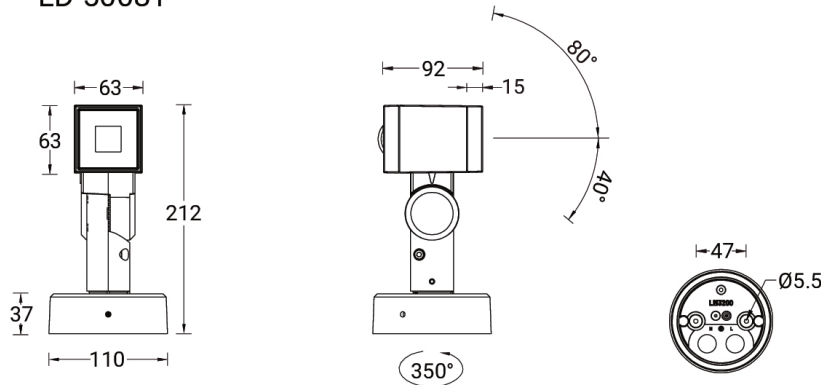

LADOR 20 (LD-50081)

Technical information

Material	Aluminium
Light source	1 LED
Power	3 W
Lumen	209 - 262 lm
Efficacy	70 - 87 lm/W
Driver option	Integral control gear
Driver	Constant current (CC)
Input voltage	220-240 V 50/60 Hz
Optic	N, M, W, VW, E

Optic value	10°, 16°, 32°, 70°, 42°x11°
CCT / CRI	3000K CRI80, 4000K CRI80
Bug	B0-U0-G0, B1-U0-G0
ULR	0%
ULOR	0%
CIE flux code n°3	100
Dimming type	On/Off
Product colours	Black, Dark Grey, White, Matt Silver, Bronze, Concrete - Urban, Softscape - Urban, Stone - Urban, Corten - Urban, Oak - Woodland, Walnut - Woodland, Pine - Woodland
Weight	1.2 kg

Operating temperature	-20 °C to 40 °C
Through wiring	Single cable entry
Lens / Reflector / Optic	High-efficiency PMMA lens, Clear toughened glass
MacAdam Ellipse	3 SDCM
Lifetime L90B10 (hours)	> 120,000
Lifetime L80B10 (hours)	> 120,000
Lifetime L80B50 (hours)	> 120,000

LD-50081