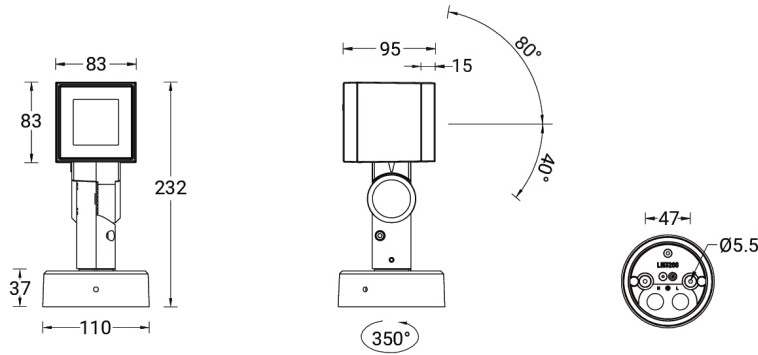

LADOR 21 (LD-50091)

Technical information

Material	Aluminium	Optic value	10°, 16°, 34°, 68°, 43°x11°	Operating temperature	-20 °C to 40 °C
Light source	4 LED	CCT / CRI	3000K CRI80, 4000K CRI80	Through wiring	Single cable entry
Power	10 W	Bug	B1-U0-G0, B2-U0-G0	Lens / Reflector / Optic	High-efficiency PMMA lens, Clear toughened glass
Lumen	906 - 1112 lm	ULR	0%	MacAdam Ellipse	3 SDCM
Efficacy	91 - 111 lm/W	ULOR	0%	Lifetime L90B10 (hours)	> 120,000
Driver option	Integral control gear	CIE flux code n°3	100	Lifetime L80B10 (hours)	> 120,000
Driver	Constant current (CC)	Dimming type	On/Off	Lifetime L80B50 (hours)	> 120,000
Input voltage	220-240 V 50/60 Hz	Product colours	Black, Dark Grey, White, Matt Silver, Bronze, Concrete - Urban, Softscape - Urban, Stone - Urban, Corten - Urban, Oak - Woodland, Walnut - Woodland, Pine - Woodland	Variants (On/Off)	Compatible with EN/ IEC 60598-2-22: Suitable for emergency installations as central supply, non-maintained (Z0)
Optic	N, M, W, VW, E				
		Weight	1.6 kg		

LD-50091