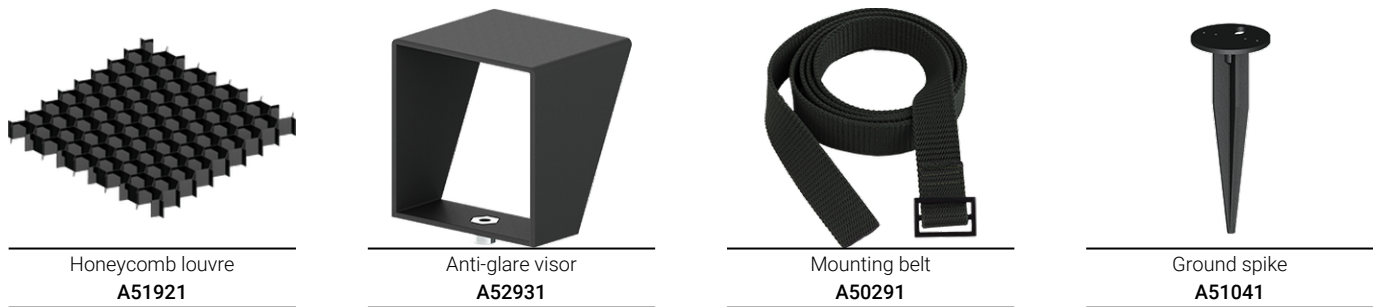

Accessories