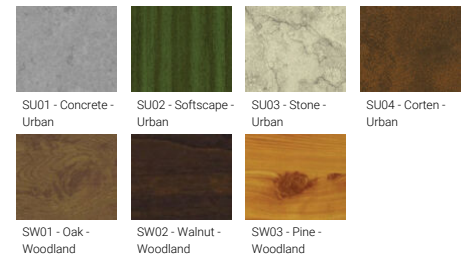

Special finishes upon request