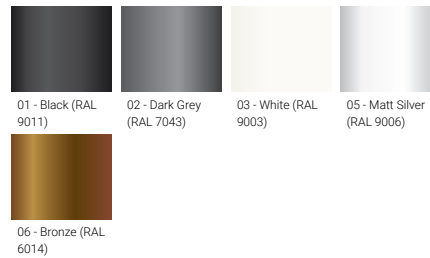

- Stainless steel fasteners in grade 304 with zinc flake coating (ZFC)
- Durable silicone rubber gasket
- Clear toughened glass
- High-efficiency PMMA lens

- Integral control gear

**Optic**

**Product colour**

<b>Optic value</b>	10°, 17°, 34°, 70°, 43°x11°
<b>CCT / CRI</b>	3000K CRI80, 4000K CRI80
<b>Bug</b>	B2-U0-G0, B3-U0-G0
<b>ULR</b>	0%
<b>ULOR</b>	0%
<b>CIE flux code n°3</b>	100
<b>Dimming type</b>	On/Off, DALI
<b>Product colours</b>	Black, Dark Grey, White, Matt Silver, Bronze, Concrete - Urban, Softscape - Urban, Stone - Urban, Corten - Urban, Oak - Woodland, Walnut - Woodland, Pine - Woodland
<b>Weight</b>	2.1 kg