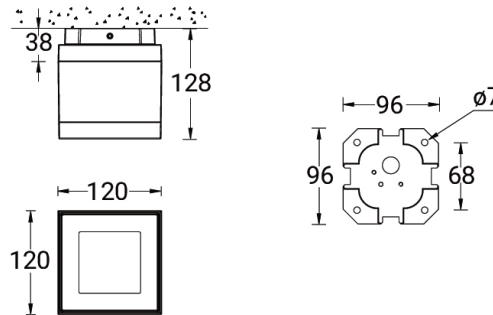

LADOR 11 (LD-80021)

Technical information

Material	Aluminium
Light source	9 LED
Power	21 W
Lumen	1921 - 2364 lm
Efficacy	91 - 113 lm/W
Driver option	Integral control gear
Driver	Constant current (CC)
Input voltage	220-240 V 50/60 Hz
Optic	N, M, W, VW, E

Optic value	10°, 17°, 34°, 70°, 43°x11°
CCT / CRI	3000K CRI80, 4000K CRI80
Bug	B2-U0-G0, B3-U0-G0
ULR	0%
ULOR	0%
CIE flux code n°3	100
Dimming type	On/Off, DALI
Product colours	Black, Dark Grey, White, Matt Silver, Bronze, Concrete - Urban, Softscape - Urban, Stone - Urban, Corten - Urban, Oak - Woodland, Walnut - Woodland, Pine - Woodland
Weight	2.1 kg

Operating temperature	-20 °C to 40 °C
Cable	One cable gland supplied with 0.2 m of 3x1.0 sqmm outdoor cable
Through wiring	Single cable entry
Lens / Reflector / Optic	Clear toughened glass, High-efficiency PMMA lens
MacAdam Ellipse	3 SDCM
Lifetime L90B10 (hours)	> 120,000
Lifetime L80B10 (hours)	> 120,000
Lifetime L80B50 (hours)	> 120,000
Variants (On/Off, DALI)	Compatible with EN/ IEC 60598-2-22: Suitable for emergency installations as central supply, non-maintained (Z0)

LD-80021