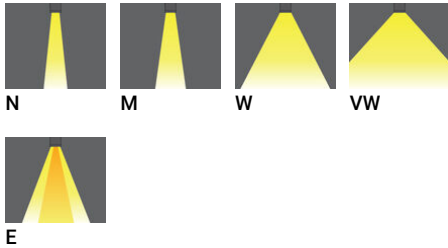

**LADOR 11** (LD-80021)

**Product description**

Integral control gear - 120x120 mm - Class I

**Luminaire Structure**

- Die-cast aluminium housing
- Pre-treated before powder coating ensuring high corrosion resistance
- Single cable entry
- One cable gland supplied with 0.2 m of 3x1.0 sqmm outdoor cable

- Stainless steel fasteners in grade 304 with zinc flake coating (ZFC)
- Durable silicone rubber gasket
- Clear toughened glass
- High-efficiency PMMA lens

- Integral control gear

**Optic**

**Product colour**

<b>Optic value</b>	10°, 17°, 34°, 70°, 43°x11°
<b>CCT / CRI</b>	3000K CRI80, 4000K CRI80
<b>Bug</b>	B2-U0-G0, B3-U0-G0
<b>ULR</b>	0%
<b>ULOR</b>	0%
<b>CIE flux code n°3</b>	100
<b>Dimming type</b>	On/Off, DALI
<b>Product colours</b>	Black, Dark Grey, White, Matt Silver, Bronze, Concrete - Urban, Softscape - Urban, Stone - Urban, Corten - Urban, Oak - Woodland, Walnut - Woodland, Pine - Woodland
<b>Weight</b>	2.1 kg