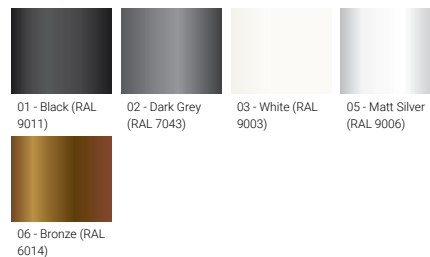

LEEDS 3 (LEE-30041)

Product description

Down (Optic) & Up (Optic 2nd) - Rectangular

Luminaire Structure

- Die-cast aluminium housing and frame
- Pre-treated before powder coating ensuring high corrosion resistance
- Single cable entry
- Stainless steel fasteners in grade 304 with zinc flake coating (ZFC)

Optic

Product colour

Special finishes upon request

LEEDS 3 (LEE-30041)

T3 / T3 T3 / T4 T4 / M T4 / W

T4 / EW T4 / T2 T4 / T3 T4 / T4

ME / M ME / W ME / EW ME / T2

ME / T3 ME / T4

Optic (2nd)	M, W, EW, T2, T3, T4
Optic (2nd) value	30°, 56°, 99°x102°, 129°x49°, 112°x80°, 89°x60°
CCT / CRI	3000K CRI80, 4000K CRI80
Bug	B0-U5-G0, B1-U5-G0, B2-U5-G0
ULR	47%, 48%, 49%, 50%, 51%, 52%, 53%
ULOR	47%, 48%, 49%, 50%, 51%, 52%, 53%
CIE flux code n°3	100, 97, 98, 99
Dimming type	On/Off, 1-10V
Product colours	Black, Dark Grey, White, Matt Silver, Bronze, Concrete - Urban, Softscape - Urban, Stone - Urban, Corten - Urban, Oak - Woodland, Walnut - Woodland, Pine - Woodland
Weight	1.8 kg