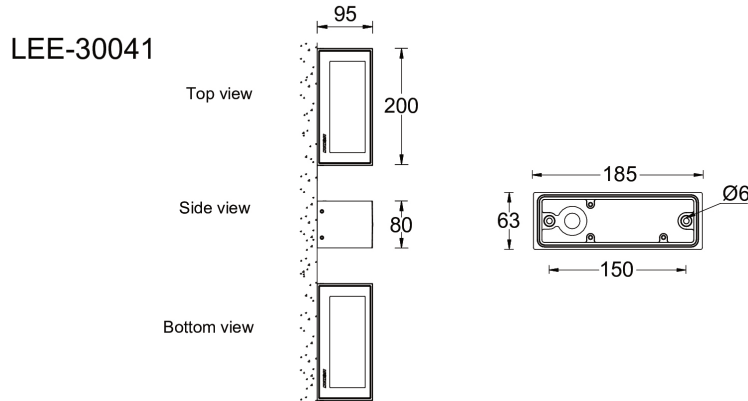

LEEDS 3 (LEE-30041)

Technical information

Material	Aluminium
Light source	8 & 8 LED
Power	28 W
Lumen	2752 - 3350 lm
Efficacy	99 - 121 lm/W
Driver option	Integral control gear
Driver	Constant current (CC)
Input voltage	220-240 V 50/60 Hz
Optic	M, W, EW, T2, T3, T4, ME
Optic value	30°, 56°, 99°x102°, 129°x49°, 112°x80°, 89°x60°, 122°x50°

Optic (2nd)	M, W, EW, T2, T3, T4
Optic (2nd) value	30°, 56°, 99°x102°, 129°x49°, 112°x80°, 89°x60°
CCT / CRI	3000K CRI80, 4000K CRI80
Bug	B0-U5-G0, B1-U5-G0, B2-U5-G0
ULR	47%, 48%, 49%, 50%, 51%, 52%, 53%
ULOR	47%, 48%, 49%, 50%, 51%, 52%, 53%
CIE flux code n°3	100, 97, 98, 99
Dimming type	On/Off, 1-10V
Product colours	Black, Dark Grey, White, Matt Silver, Bronze, Concrete - Urban, Softscape - Urban, Stone - Urban, Corten - Urban, Oak - Woodland, Walnut - Woodland, Pine - Woodland
Weight	1.8 kg

Operating temperature	-20 °C to 40 °C
Through wiring	Single cable entry
Lens / Reflector / Optic	Clear toughened glass, High-efficiency PMMA lens
MacAdam Ellipse	3 SDCM
Lifetime L90B10 (hours)	> 90,000
Lifetime L80B10 (hours)	> 90,000
Lifetime L80B50 (hours)	> 90,000
Variants (On/Off, 1-10V)	Compatible with EN/ IEC 60598-2-22: Suitable for emergency installations as central supply, non-maintained (Z0)

Accessories