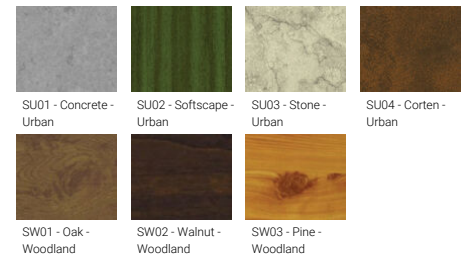

Optic

G

Product colour

Special finishes upon request

LIGHTSOFT 15 (LH-10671)

Technical information

Material	Aluminium
Light source	12 LED (Top) & 7 LED (Side)
Power	39 W
Lumen	2187 - 2268 lm
Efficacy	56 - 58 lm/W
Driver option	Integral control gear
Driver	Constant current (CC)
Input voltage	220-240 V 50/60 Hz

Optic	G
Optic value	360°
CCT / CRI	3000K CRI80, 4000K CRI80
Dimming type	On/Off, 1-10V, DALI
Product colours	Black, Dark Grey, White, Matt Silver, Bronze, Concrete - Urban, Softscape - Urban, Stone - Urban, Corten - Urban, Oak - Woodland, Walnut - Woodland, Pine - Woodland
Weight	9 kg
Operating temperature	-20 °C to 40 °C
Cable	One IP68 connector supplied with 0.2 m of 3x1.0 sqmrm outdoor cable