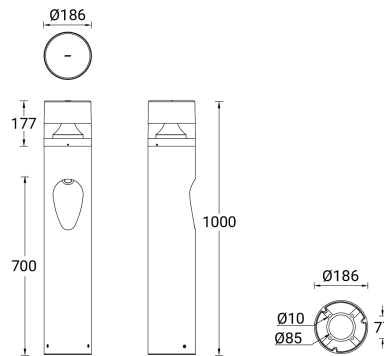

LIGHTSOFT 15 (LH-10671)

Technical information

Material	Aluminium
Light source	12 LED (Top) & 7 LED (Side)
Power	39 W
Lumen	2187 - 2268 lm
Efficacy	56 - 58 lm/W
Driver option	Integral control gear
Driver	Constant current (CC)
Input voltage	220-240 V 50/60 Hz

Optic	G
Optic value	360°
CCT / CRI	3000K CRI80, 4000K CRI80
Dimming type	On/Off, 1-10V, DALI
Product colours	Black, Dark Grey, White, Matt Silver, Bronze, Concrete - Urban, Softscape - Urban, Stone - Urban, Corten - Urban, Oak - Woodland, Walnut - Woodland, Pine - Woodland
Weight	9 kg
Operating temperature	-20 °C to 40 °C
Cable	One IP68 connector supplied with 0.2 m of 3x1.0 sqmrm outdoor cable

Through wiring	Single cable entry
Lens / Reflector / Optic	Clear UV-stabilised polycarbonate diffuser, Anodised, high-purity aluminium reflector
MacAdam Ellipse	3 SDCM
Lifetime L90B10 (hours)	> 120,000
Lifetime L80B10 (hours)	> 120,000
Lifetime L80B50 (hours)	> 120,000
Variants (1-10V)	Compatible with EN/ IEC 60598-2-22: Suitable for emergency installations as central supply, non-maintained (Z0)

LH-10671

Accessories

Anchor bolt A10391	Light shield 180° A10731	Light shield 90° A10831	DALI Control System Control-DALI

Please contact the factory for technical details if you wish to use Anti-glare accessories, Colour filters, Lenses and slip glasses in combination.