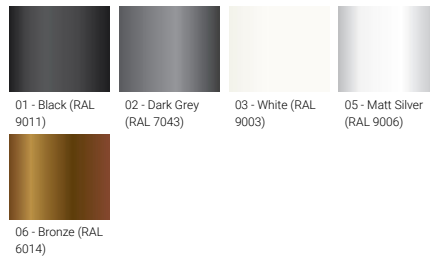

LIGHTSOFT 15 (LH-10671)

Product description

Ø186 - 1000 mm - Round - 27° side light - IK10

Luminaire Structure

- Die-cast aluminium housing
- Extruded aluminium column
- Pre-treated before powder coating ensuring high corrosion resistance
- Single cable entry
- One IP68 connector supplied with 0.2 m of 3x1.0 sqmm outdoor cable
- Stainless steel fasteners in grade 304 with zinc flake coating (ZFC)
- Durable silicone rubber gasket
- Clear UV-stabilised polycarbonate diffuser
- Anodised, high-purity aluminium reflector
- Integral control gear

Optic

G

Product colour

Special finishes upon request

LIGHTSOFT 15 (LH-10671)

Technical information

Material	Aluminium
Light source	12 LED (Top) & 7 LED (Side)
Power	39 W
Lumen	2187 - 2268 lm
Efficacy	56 - 58 lm/W
Driver option	Integral control gear
Driver	Constant current (CC)
Input voltage	220-240 V 50/60 Hz

Optic	G
Optic value	360°
CCT / CRI	3000K CRI80, 4000K CRI80
Dimming type	On/Off, 1-10V, DALI
Product colours	Black, Dark Grey, White, Matt Silver, Bronze, Concrete - Urban, Softscape - Urban, Stone - Urban, Corten - Urban, Oak - Woodland, Walnut - Woodland, Pine - Woodland
Weight	9 kg
Operating temperature	-20 °C to 40 °C
Cable	One IP68 connector supplied with 0.2 m of 3x1.0 sqmrm outdoor cable