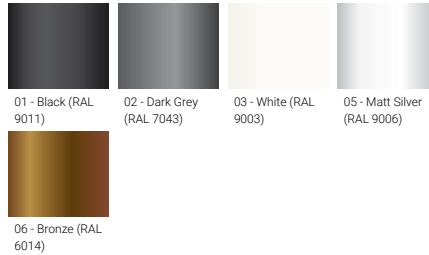

LIGHTSOFT 2 (LH-10675)

Product description

186x186 mm - 600 mm - Square - IK08

Luminaire Structure

- Die-cast aluminium housing
- Extruded aluminium column
- Pre-treated before powder coating ensuring high corrosion resistance
- Single cable entry

- One IP68 connector supplied with 0.2 m of 3x1.0 sqmm outdoor cable
- Stainless steel fasteners in grade 304 with zinc flake coating (ZFC)
- Durable silicone rubber gasket
- Clear UV-stabilised polycarbonate diffuser

- Anodised, high-purity aluminium reflector
- Integral control gear

Optic

G

Product colour