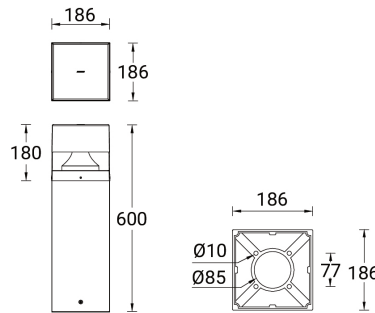

LIGHTSOFT 2 (LH-10675)

Technical information

Material	Aluminium
Light source	12 LED
Power	27 W
Lumen	1020 - 1050 lm
Efficacy	38 - 39 lm/W
Driver option	Integral control gear
Driver	Constant current (CC)
Input voltage	220-240 V 50/60 Hz
Optic	G

Optic value	360°
CCT / CRI	3000K CRI80, 4000K CRI80
Bug	B1-U3-G1
ULR	10%
ULOR	10%
CIE flux code n°3	72
Dimming type	On/Off, 1-10V, DALI
Product colours	Black, Dark Grey, White, Matt Silver, Bronze, Concrete - Urban, Softscape - Urban, Stone - Urban, Corten - Urban, Oak - Woodland, Walnut - Woodland, Pine - Woodland
Weight	7.3 kg

Operating temperature	-20 °C to 40 °C
Cable	One IP68 connector supplied with 0.2 m of 3x1.0 sqmm outdoor cable
Through wiring	Single cable entry
Lens / Reflector / Optic	Clear UV-stabilised polycarbonate diffuser, Anodised, high-purity aluminium reflector
MacAdam Ellipse	3 SDCM
Lifetime L90B10 (hours)	> 120,000
Lifetime L80B10 (hours)	> 120,000
Lifetime L80B50 (hours)	> 120,000
Variants (1-10V)	Compatible with EN/ IEC 60598-2-22: Suitable for emergency installations as central supply, non-maintained (Z0)

LH-10675

Accessories

Anchor bolt A10391	Light shield 180° A10731	Light shield 90° A10831	DALI Control System Control-DALI

Please contact the factory for technical details if you wish to use Anti-glare accessories, Colour filters, Lenses and slip glasses in combination.