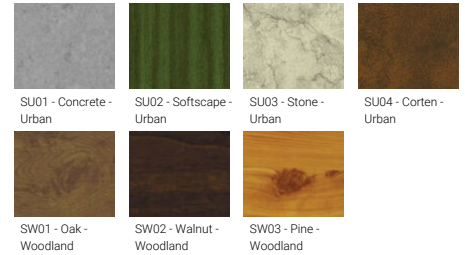

- Anodised, high-purity aluminium reflector
- Integral control gear

Optic

G

Product colour

Special finishes upon request

LIGHTSOFT 2 (LH-10675)

Technical information

Material	Aluminium
Light source	12 LED
Power	27 W
Lumen	1020 - 1050 lm
Efficacy	38 - 39 lm/W
Driver option	Integral control gear
Driver	Constant current (CC)
Input voltage	220-240 V 50/60 Hz
Optic	G

Optic value	360°
CCT / CRI	3000K CRI80, 4000K CRI80
Bug	B1-U3-G1
ULR	10%
ULOR	10%
CIE flux code n°3	72
Dimming type	On/Off, 1-10V, DALI
Product colours	Black, Dark Grey, White, Matt Silver, Bronze, Concrete - Urban, Softscape - Urban, Stone - Urban, Corten - Urban, Oak - Woodland, Walnut - Woodland, Pine - Woodland
Weight	7.3 kg