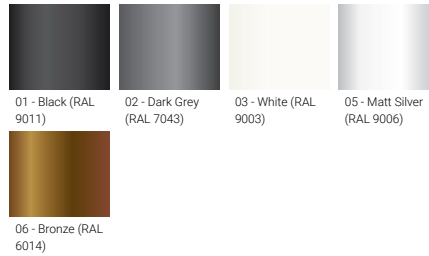

- Clear toughened glass
- High-efficiency PMMA lens

- Integral control gear

**Optic**

T2      T3      T4

**Product colour**

01 - Black (RAL 9011)    02 - Dark Grey (RAL 7043)    03 - White (RAL 9003)    05 - Matt Silver (RAL 9006)  
06 - Bronze (RAL 6014)

**Special finishes upon request**

SU01 - Concrete - Urban    SU02 - Softscape - Urban    SU03 - Stone - Urban    SU04 - Corten - Urban  
SW01 - Oak - Woodland    SW02 - Walnut - Woodland    SW03 - Pine - Woodland