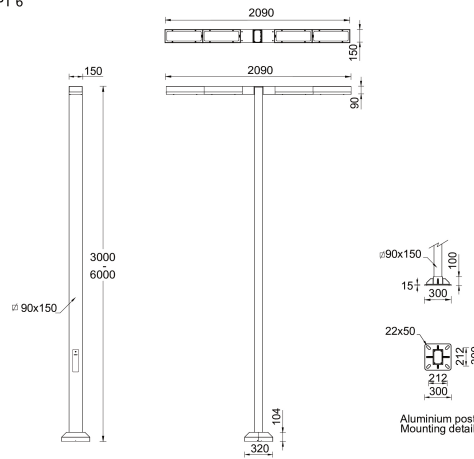

LIGHT LINEAR PT 6 (LI-21182-LC)

Technical information

Material	Aluminium
Light source	2 x 48 LED
Power	210 W
Lumen	21842 - 25036 lm
Efficacy	104 - 119 lm/W
Driver option	Integral control gear
Driver	Constant current (CC)
Input voltage	220-240 V 50/60 Hz
Optic	T2, T3, T4

Optic value	139°x47°, 132°x68°, 98°x73°
CCT / CRI	3000K CRI80, 4000K CRI80
Bug	B2-U0-G2
ULR	0%
ULOR	0%
CIE flux code n°3	98
Dimming type	DALI
Product colours	Black, Dark Grey, White, Matt Silver, Bronze, Concrete - Urban, Softscape - Urban, Stone - Urban, Corten - Urban, Oak - Woodland, Walnut - Woodland, Pine - Woodland
Weight	40.8 kg

Operating temperature	-20 °C to 40 °C
Through wiring	Single cable entry
Lens / Reflector / Optic	Clear toughened glass, High-efficiency polycarbonate lens
MacAdam Ellipse	3 SDCM
Lifetime L90B10 (hours)	> 90,000
Lifetime L80B10 (hours)	> 90,000
Lifetime L80B50 (hours)	> 90,000
Variants (DALI)	Compatible with EN/ IEC 60598-2-22: Suitable for emergency installations as central supply, non-maintained (Z0)

LIGHT LINEAR PT 6
LI-21182

Accessories