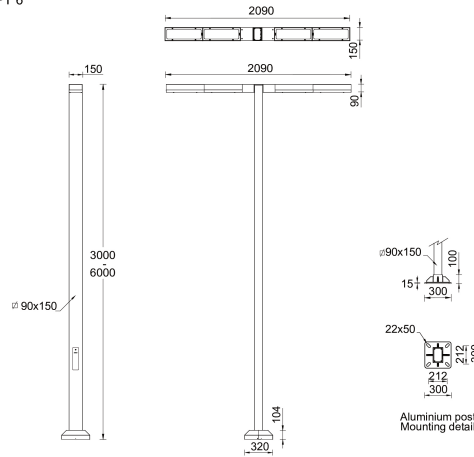

LIGHT LINEAR PT 6 (LI-21321-LC)

Technical information

Material	Aluminium
Light source	2 x 48 LED
Power	310 W
Lumen	29698 - 33782 lm
Efficacy	96 - 109 lm/W
Driver option	Integral control gear
Driver	Constant current (CC)
Input voltage	220-240 V 50/60 Hz
Optic	T2, T3, T4

Optic value	139°x53°, 132°x70°, 91°x75°
CCT / CRI	3000K, 4000K
Bug	B2-U0-G2, B3-U0-G3
ULR	0%
ULOR	0%
CIE flux code n°3	98
Dimming type	DALI
Product colours	Black, Dark Grey, White, Matt Silver, Bronze, Concrete - Urban, Softscape - Urban, Stone - Urban, Corten - Urban, Oak - Woodland, Walnut - Woodland, Pine - Woodland
Weight	40.8 kg

Operating temperature	-20 °C to 40 °C
Through wiring	Single cable entry
Lens / Reflector / Optic	Clear toughened glass, High-efficiency polycarbonate lens
MacAdam Ellipse	3 SDCM
Lifetime L90B10 (hours)	> 90,000
Lifetime L80B10 (hours)	> 90,000
Lifetime L80B50 (hours)	> 90,000
Variants (DALI)	Compatible with EN/ IEC 60598-2-22: Suitable for emergency installations as central supply, non-maintained (Z0)

LIGHT LINEAR PT 6
LI-21321

Accessories