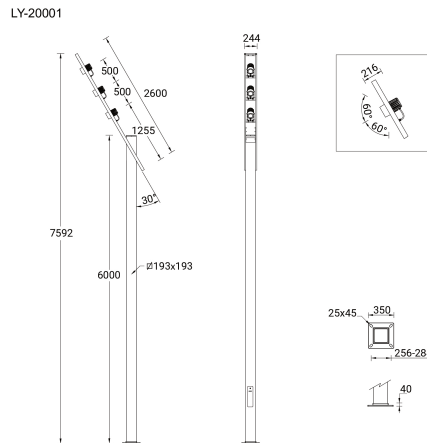

- Stainless steel fasteners in grade 304 with zinc flake coating (ZFC)
- Durable silicone rubber gasket
- Clear toughened glass
- High-efficiency optical reflector
- Integral control gear

- Maximum wind load resistance is 140 km/h
- Surge protection 10kV

SW01 - Oak - Woodland SW02 - Walnut - Woodland SW03 - Pine - Woodland

LYCKSELE 1 (LY-20001)

Technical information

Material	Aluminium
Light source	1 COB
Power	108 W
Lumen	8814 - 10374 lm
Efficacy	82 - 96 lm/W
Driver option	Integral control gear
Driver	Constant current (CC)
Input voltage	220-240 V 50/60 Hz
Optic	N, M, W, VW

Optic value	18°, 27°, 47°, 70°
CCT / CRI	3000K CRI80, 4000K CRI80
Bug	B2-U1-G0, B3-U1-G0
ULR	0%
ULOR	0%
CIE flux code n°3	100, 99
Dimming type	On/Off, DALI
Product colours	Black, Dark Grey, White, Matt Silver, Bronze, Concrete - Urban, Softscape - Urban, Stone - Urban, Corten - Urban, Oak - Woodland, Walnut - Woodland, Pine - Woodland
Weight	68.3 kg

Accessories

Root mount kit
A21091

Circuit breaker box IP44
A21291

6 m - Square, straight aluminium pole for LYCKSELE
APC160193-LY

DALI Control System
Control-DALI