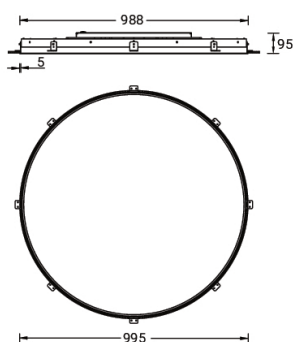

MALMO 1 (MAL-80045)

Technical information

Material	Aluminium	Driver	Constant current (CC)	Product colours	Black, White, Matt Silver, Concrete - Urban, Softscape - Urban, Stone - Urban, Corten - Urban, Oak - Woodland, Walnut - Woodland, Pine - Woodland
Light source	7488 LED	Input voltage	220-240 V 50/60 Hz	Weight	12.4 kg
Power	234 W	Optic	O, P	Operating temperature	-20 °C to 40 °C
Lumen	7077 lm	Optic value	107°, 94°	Variants (DMX/RDM)	Compatible with EN/ IEC 60598-2-22: Suitable for emergency installations as central supply, non-maintained (Z0)
Efficacy	31 lm/W	CCT / CRI	RGBW40		
Driver option	Integral control gear	Dimming type	DMX, DMX/RDM		

MAL-80045