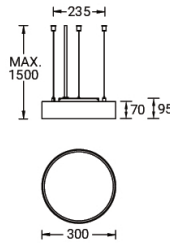

MALMO 4 (MAL-90005)

Technical information

Material	Aluminium
Light source	672 LED
Power	34 W
Lumen	909 lm
Efficacy	25 lm/W
Driver option	Remote driver (included)

Driver	Constant current (CC)
Input voltage	220-240 V 50/60 Hz
Optic	O, P
Optic value	107°, 94°
CCT / CRI	RGBW40
Dimming type	DMX, DMX/RDM

Product colours	Black, White, Matt Silver, Concrete - Urban, Softscape - Urban, Stone - Urban, Corten - Urban, Oak - Woodland, Walnut - Woodland, Pine - Woodland
Weight	1.7 kg
Operating temperature	-20 °C to 40 °C
Variants (DMX/RDM)	Compatible with EN/ IEC 60598-2-22: Suitable for emergency installations as central supply, non-maintained (Z0)

MAL-90005