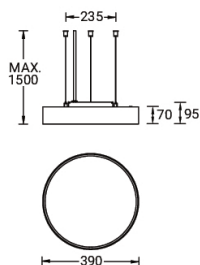

MALMO 4 (MAL-90014)

Technical information

Material	Aluminium	Driver	Constant current (CC)	Product colours	Black, White, Matt Silver, Concrete - Urban, Softscape - Urban, Stone - Urban, Corten - Urban, Oak - Woodland, Walnut - Woodland, Pine - Woodland
Light source	1104 LED	Input voltage	220-240 V 50/60 Hz	Weight	2.6 kg
Power	55 W	Optic	O, P	Operating temperature	-20 °C to 40 °C
Lumen	1494 lm	Optic value	107°, 94°	Variants (Bluetooth)	Compatible with EN/ IEC 60598-2-22: Suitable for emergency installations as central supply, non-maintained (Z0)
Efficacy	38 lm/W	CCT / CRI	RGBW40		
Driver option	Remote driver (included)	Dimming type	Bluetooth		

MAL-90014