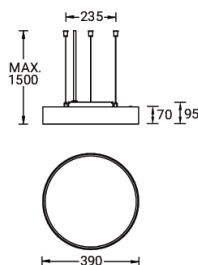

MALMO 4 (MAL-90015)

Technical information

Material	Aluminium	Driver	Constant current (CC)	Product colours	Black, White, Matt Silver, Concrete - Urban, Softscape - Urban, Stone - Urban, Corten - Urban, Oak - Woodland, Walnut - Woodland, Pine - Woodland
Light source	1104 LED	Input voltage	220-240 V 50/60 Hz	Weight	2.6 kg
Power	55 W	Optic	O, P	Operating temperature	-20 °C to 40 °C
Lumen	1494 lm	Optic value	107°, 94°	Variants (DMX/RDM)	Compatible with EN/ IEC 60598-2-22: Suitable for emergency installations as central supply, non-maintained (Z0)
Efficacy	26 lm/W	CCT / CRI	RGBW40		
Driver option	Remote driver (included)	Dimming type	DMX, DMX/RDM		

MAL-90015