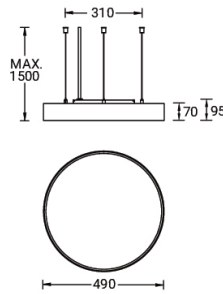

MALMO 4 (MAL-90024)

Technical information

Material	Aluminium	Driver	Constant current (CC)	Product colours	Black, White, Matt Silver, Concrete - Urban, Softscape - Urban, Stone - Urban, Corten - Urban, Oak - Woodland, Walnut - Woodland, Pine - Woodland
Light source	1728 LED	Input voltage	220-240 V 50/60 Hz	Weight	3.8 kg
Power	54 W	Optic	O, P	Operating temperature	-20 °C to 40 °C
Lumen	2338 lm	Optic value	107°, 94°	Variants (Bluetooth)	Compatible with EN/ IEC 60598-2-22: Suitable for emergency installations as central supply, non-maintained (Z0)
Efficacy	44 lm/W	CCT / CRI	RGBW40		
Driver option	Remote driver (included)	Dimming type	Bluetooth		

MAL-90024