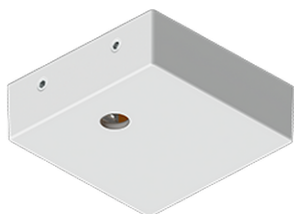

MALMO 4 (MAL-90025)

Product description

Down - 490 mm - RGBW DMX

Luminaire Structure

- Extruded aluminium bended profile with powder coating
- Stainless steel fasteners in grade 316
- Stainless steel, adjustable, suspension (1.5 m) complete with electrical wires in white for mounting
- PMMA diffuser with Opal (UGR <19) and micro prismatic (UGR <13) options for better glare control

SW01 - Oak - Woodland SW02 - Walnut - Woodland SW03 - Pine - Woodland

MALMO 4 (MAL-90025)

Technical information

Material	Aluminium	Driver	Constant current (CC)	Product colours	Black, White, Matt Silver, Concrete - Urban, Softscape - Urban, Stone - Urban, Corten - Urban, Oak - Woodland, Walnut - Woodland, Pine - Woodland
Light source	1728 LED	Input voltage	220-240 V 50/60 Hz	Weight	3.8 kg
Power	54 W	Optic	O, P	Operating temperature	-20 °C to 40 °C
Lumen	2338 lm	Optic value	107°, 94°	Variants (DMX/RDM)	Compatible with EN/ IEC 60598-2-22: Suitable for emergency installations as central supply, non-maintained (Z0)
Efficacy	30 lm/W	CCT / CRI	RGBW40		
Driver option	Remote driver (included)	Dimming type	DMX, DMX/RDM		

MAL-90025

Accessories

Supply cable surface mounting box
A80981

Decorative pattern - Type A for MALMO 300 mm
A90821

Decorative pattern - Type B for MALMO 300 mm
A92221

Decorative pattern - Type C for MALMO 300 mm
A93621