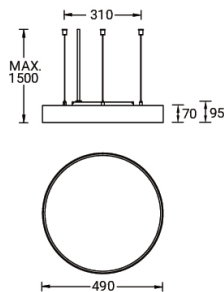

MALMO 4 (MAL-90025)

Technical information

Material	Aluminium	Driver	Constant current (CC)	Product colours	Black, White, Matt Silver, Concrete - Urban, Softscape - Urban, Stone - Urban, Corten - Urban, Oak - Woodland, Walnut - Woodland, Pine - Woodland
Light source	1728 LED	Input voltage	220-240 V 50/60 Hz	Weight	3.8 kg
Power	54 W	Optic	O, P	Operating temperature	-20 °C to 40 °C
Lumen	2338 lm	Optic value	107°, 94°	Variants (DMX/RDM)	Compatible with EN/ IEC 60598-2-22: Suitable for emergency installations as central supply, non-maintained (Z0)
Efficacy	30 lm/W	CCT / CRI	RGBW40		
Driver option	Remote driver (included)	Dimming type	DMX, DMX/RDM		

MAL-90025