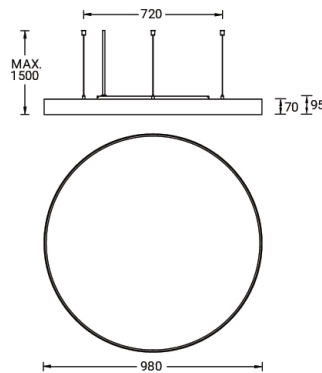

MALMO 4 (MAL-90045)

Technical information

Material	Aluminium
Light source	7488 LED
Power	234 W
Lumen	7077 lm
Efficacy	31 lm/W
Driver option	Integral control gear

Driver	Constant current (CC)
Input voltage	220-240 V 50/60 Hz
Optic	O, P
Optic value	107°, 94°
CCT / CRI	RGBW40
Dimming type	DMX, DMX/RDM

Product colours	Black, White, Matt Silver, Concrete - Urban, Softscape - Urban, Stone - Urban, Corten - Urban, Oak - Woodland, Walnut - Woodland, Pine - Woodland
Weight	12.8 kg
Operating temperature	-20 °C to 40 °C
Variants (DMX/RDM)	Compatible with EN/ IEC 60598-2-22: Suitable for emergency installations as central supply, non-maintained (Z0)

MAL-90045