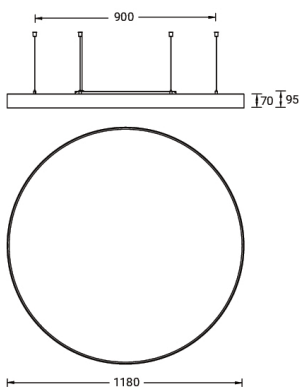

MALMO 4 (MAL-90053)

Technical information

Material	Aluminium	Driver	Constant current (CC)	Product colours	Black, White, Matt Silver, Concrete - Urban, Softscape - Urban, Stone - Urban, Corten - Urban, Oak - Woodland, Walnut - Woodland, Pine - Woodland
Light source	5472 LED	Input voltage	220-240 V 50/60 Hz	Weight	17.9 kg
Power	273 W	Optic	O, P	Operating temperature	-20 °C to 40 °C
Lumen	29554 lm	Optic value	107°, 94°	Variants (DALI)	Compatible with EN/ IEC 60598-2-22: Suitable for emergency installations as central supply, non-maintained (Z0)
Efficacy	90 lm/W	CCT / CRI	TW (2700K - 6500K)		
Driver option	Integral control gear	Dimming type	DALI		

MAL-90053