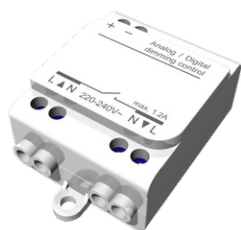

**MALMO 4 (MAL-90053)**

**Product description**

Down - 1180 mm - TW

**Luminaire Structure**

- Extruded aluminium bended profile with powder coating
- Stainless steel fasteners in grade 316
- Stainless steel, adjustable, suspension (1.5 m) complete with electrical wires in white for mounting
- PMMA diffuser with Opal (UGR <19) and micro prismatic (UGR <13) options for better glare control

MAL-90053

**Accessories**

Supply cable surface mounting box  
**A80981**

Decorative pattern - Type A for MALMO 1200 mm  
**A91321**

Decorative pattern - Type B for MALMO 1200 mm  
**A92721**

Decorative pattern - Type C for MALMO 1200 mm  
**A94121**

Wireless bluetooth converter  
**A90291**

Xpress wireless switch  
**A90591**

DALI Control System  
**Control-DALI**