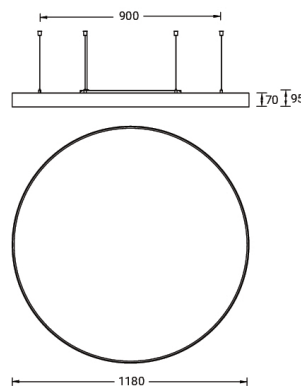

MALMO 4 (MAL-90055)

Technical information

Material	Aluminium
Light source	10944 LED
Power	329 W
Lumen	10344 lm
Efficacy	323 lm/W
Driver option	Integral control gear

Driver	Constant current (CC)
Input voltage	220-240 V 50/60 Hz
Optic	O, P
Optic value	107°, 94°
CCT / CRI	RGBW40
Dimming type	DMX, DMX/RDM

Product colours	Black, White, Matt Silver, Concrete - Urban, Softscape - Urban, Stone - Urban, Corten - Urban, Oak - Woodland, Walnut - Woodland, Pine - Woodland
Weight	17.9 kg
Operating temperature	-20 °C to 40 °C
Variants (DMX/RDM)	Compatible with EN/ IEC 60598-2-22: Suitable for emergency installations as central supply, non-maintained (Z0)

MAL-90055