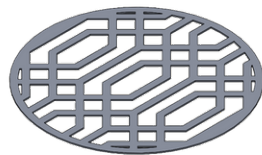

MAL-90055

Accessories

Supply cable surface mounting box
A80981

Decorative pattern - Type A for MALMO 300 mm
A90821

Decorative pattern - Type B for MALMO 300 mm
A92221

Decorative pattern - Type C for MALMO 300 mm
A93621