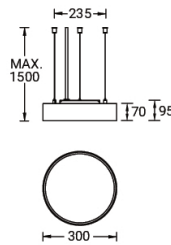

MALMO 4 (MAL-90102)

Technical information

Material	Aluminium	Optic (2nd)	0	Weight	1.9 kg
Light source	168 & 72 LED	Optic (2nd) value	110°	Operating temperature	-20 °C to 40 °C
Power	32 W	CCT / CRI	3000K CRI80, 4000K CRI80	MacAdam Ellipse	3 SDCM
Lumen	3122 - 3578 lm	Bug	B1-U5-G1	Lifetime L90B10 (hours)	> 25,000
Driver option	Integral control gear	ULR	0%	Lifetime L80B10 (hours)	> 45,000
Driver	Constant current (CC)	ULOR	0%	Lifetime L80B50 (hours)	> 50,000
Input voltage	220-240 V 50/60 Hz	CIE flux code n°3	97, 98	Variants (On/Off, 1-10V, DALI)	Compatible with EN/ IEC 60598-2-22: Suitable for emergency installations as central supply, non-maintained (ZO)
Optic	O, P	Dimming type	On/Off, 1-10V, DALI		
Optic value	107°, 94°	Product colours	Black, White, Matt Silver, Concrete - Urban, Softscape - Urban, Stone - Urban, Corten - Urban, Oak - Woodland, Walnut - Woodland, Pine - Woodland		

MAL-90102