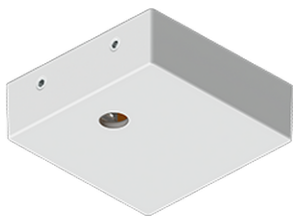

MALMO 4 (MAL-90102)

Product description

Down (Optic) & Up (Optic 2nd) - 300 mm

Luminaire Structure

- Extruded aluminium bended profile with powder coating
- Stainless steel fasteners in grade 316
- Stainless steel, adjustable, suspension (1.5 m) complete with electrical wires in white for mounting
- PMMA diffuser with Opal (UGR <19) and micro prismatic (UGR <13) options for better glare control

SW01 - Oak - Woodland SW02 - Walnut - Woodland SW03 - Pine - Woodland

MALMO 4 (MAL-90102)

Technical information

Material	Aluminium	Optic (2nd)	0	Weight	1.9 kg
Light source	168 & 72 LED	Optic (2nd) value	110°	Operating temperature	-20 °C to 40 °C
Power	32 W	CCT / CRI	3000K CRI80, 4000K CRI80	MacAdam Ellipse	3 SDCM
Lumen	3122 - 3578 lm	Bug	B1-U5-G1	Lifetime L90B10 (hours)	> 25,000
Driver option	Integral control gear	ULR	0%	Lifetime L80B10 (hours)	> 45,000
Driver	Constant current (CC)	ULOR	0%	Lifetime L80B50 (hours)	> 50,000
Input voltage	220-240 V 50/60 Hz	CIE flux code n°3	97, 98	Variants (On/Off, 1-10V, DALI)	Compatible with EN/ IEC 60598-2-22: Suitable for emergency installations as central supply, non-maintained (ZO)
Optic	O, P	Dimming type	On/Off, 1-10V, DALI		
Optic value	107°, 94°	Product colours	Black, White, Matt Silver, Concrete - Urban, Softscape - Urban, Stone - Urban, Corten - Urban, Oak - Woodland, Walnut - Woodland, Pine - Woodland		

MAL-90102

Accessories

Supply cable surface mounting box
A80981

Wireless bluetooth converter
A90291

Xpress wireless switch
A90591

Decorative pattern - Type A for MALMO 300 mm
A90821

MALMO 4 (MAL-90102)

Decorative pattern - Type B for
MALMO 300 mm
A92221