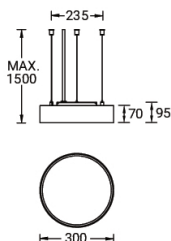

MALMO 4 (MAL-90103)

Technical information

Material	Aluminium
Light source	336 & 72 LED
Power	30 W
Lumen	2846 lm
Driver option	Integral control gear
Driver	Constant current (CC)
Input voltage	220-240 V 50/60 Hz

Optic	O, P
Optic value	107°, 94°
Optic (2nd)	O
Optic (2nd) value	110°
CCT / CRI	TW (2700K - 6500K)
Bug	B1-U4-G1
ULR	31%, 34%

ULOR	31%, 34%
CIE flux code n°3	96, 97
Dimming type	DALI
Product colours	Black, White, Matt Silver, Concrete - Urban, Softscape - Urban, Stone - Urban, Corten - Urban, Oak - Woodland, Walnut - Woodland, Pine - Woodland
Weight	1.9 kg
Operating temperature	-20 °C to 40 °C
Variants (DALI)	Compatible with EN/ IEC 60598-2-22: Suitable for emergency installations as central supply, non-maintained (Z0)

MAL-90103