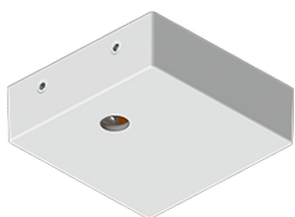

Accessories

Supply cable surface mounting box
A80981