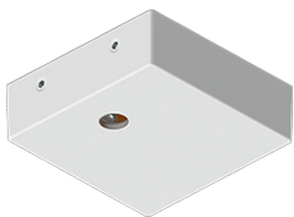

MALMO 4 (MAL-90105)

Product description

Down (Optic) & Up (Optic 2nd) - 300 mm - RGBW DMX

Luminaire Structure

- Extruded aluminium bended profile with powder coating
- Stainless steel fasteners in grade 316
- Stainless steel, adjustable, suspension (1.5 m) complete with electrical wires in white for mounting
- PMMA diffuser with Opal (UGR <19) and micro prismatic (UGR <13) options for better glare control

SW01 - Oak - Woodland SW02 - Walnut - Woodland SW03 - Pine - Woodland

MALMO 4 (MAL-90105)

Technical information

Material	Aluminium	Input voltage	200 mA,	Dimming type	DMX, DMX/RDM
Light source	672 & 96 LED	Optic	O, P	Product colours	Black, White, Matt Silver, Concrete - Urban, Softscape - Urban, Stone - Urban, Corten - Urban, Oak - Woodland, Walnut - Woodland, Pine - Woodland
Power	48 W	Optic value	107°, 94°		
Lumen	1212 lm	Optic (2nd)	0	Weight	1.9 kg
Driver option	Remote driver (included)	Optic (2nd) value	110°	Operating temperature	-20 °C to 40 °C
Driver	Constant current (CC)	CCT / CRI	RGBW30, RGBW40	Variants (DMX/RDM)	Compatible with EN/ IEC 60598-2-22: Suitable for emergency installations as central supply, non-maintained (Z0)

MAL-90105

Accessories

Supply cable surface mounting box
A80981

Decorative pattern - Type A for MALMO 300 mm
A90821

Decorative pattern - Type B for MALMO 300 mm
A92221

Decorative pattern - Type C for MALMO 300 mm
A93621