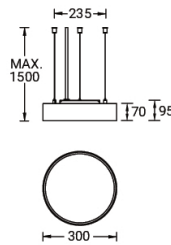

MALMO 4 (MAL-90105)

Technical information

Material	Aluminium	Input voltage	200 mA,	Dimming type	DMX, DMX/RDM
Light source	672 & 96 LED	Optic	O, P	Product colours	Black, White, Matt Silver, Concrete - Urban, Softscape - Urban, Stone - Urban, Corten - Urban, Oak - Woodland, Walnut - Woodland, Pine - Woodland
Power	48 W	Optic value	107°, 94°		
Lumen	1212 lm	Optic (2nd)	0	Weight	1.9 kg
Driver option	Remote driver (included)	Optic (2nd) value	110°	Operating temperature	-20 °C to 40 °C
Driver	Constant current (CC)	CCT / CRI	RGBW30, RGBW40	Variants (DMX/RDM)	Compatible with EN/ IEC 60598-2-22: Suitable for emergency installations as central supply, non-maintained (Z0)

MAL-90105