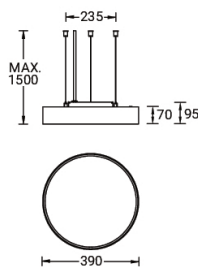

MALMO 4 (MAL-90112)

Technical information

Material	Aluminium
Light source	276 & 96 LED
Power	46 W
Lumen	4539 - 5279 lm
Driver option	Integral control gear
Driver	Constant current (CC)
Input voltage	220-240 V 50/60 Hz

Optic	O, P
Optic value	107°, 94°
Optic (2nd)	0
Optic (2nd) value	110°
CCT / CRI	3000K CRI80, 4000K CRI80
Bug	B2-U4-G1, B2-U5-G1
ULR	19%, 22%

ULOR	19%, 22%
CIE flux code n°3	96, 98
Dimming type	On/Off, 1-10V, DALI
Product colours	Black, White, Matt Silver, Concrete - Urban, Softscape - Urban, Stone - Urban, Corten - Urban, Oak - Woodland, Walnut - Woodland, Pine - Woodland
Weight	3.0 kg
Operating temperature	-20 °C to 40 °C
Variants (On/Off, 1-10V, DALI)	Compatible with EN/ IEC 60598-2-22: Suitable for emergency installations as central supply, non-maintained (Z0)

MAL-90112