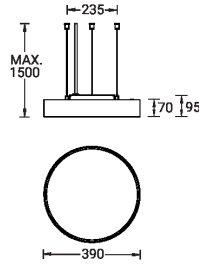

MALMO 4 (MAL-90112)

Technical information

Material	Aluminium
Light source	276 & 96 LED
Power	46 W
Lumen	4539 - 5279 lm
Driver option	Integral control gear
Driver	Constant current (CC)
Input voltage	220-240 V 50/60 Hz

Optic	O, P
Optic value	107°, 94°
Optic (2nd)	0
Optic (2nd) value	110°
CCT / CRI	3000K CRI80, 4000K CRI80
Bug	B2-U4-G1, B2-U5-G1
ULR	19%, 22%

ULOR	19%, 22%
CIE flux code n°3	96, 98
Dimming type	On/Off, 1-10V, DALI
Product colours	Black, White, Matt Silver, Concrete - Urban, Softscape - Urban, Stone - Urban, Corten - Urban, Oak - Woodland, Walnut - Woodland, Pine - Woodland
Weight	3.0 kg
Operating temperature	-20 °C to 40 °C
Variants (On/Off, 1-10V, DALI)	Compatible with EN/ IEC 60598-2-22: Suitable for emergency installations as central supply, non-maintained (Z0)

MAL-90112