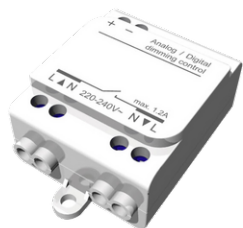

MALMO 4 (MAL-90112)

Product description

Down (Optic) & Up (Optic 2nd) - 390 mm

Luminaire Structure

- Extruded aluminium bended profile with powder coating
- Stainless steel fasteners in grade 316
- Stainless steel, adjustable, suspension (1.5 m) complete with electrical wires in white for mounting
- PMMA diffuser with Opal (UGR <19) and micro prismatic (UGR <13) options for better glare control

SW01 - Oak - Woodland SW02 - Walnut - Woodland SW03 - Pine - Woodland

MALMO 4 (MAL-90112)

Technical information

Material	Aluminium
Light source	276 & 96 LED
Power	46 W
Lumen	4539 - 5279 lm
Driver option	Integral control gear
Driver	Constant current (CC)
Input voltage	220-240 V 50/60 Hz

Optic	O, P
Optic value	107°, 94°
Optic (2nd)	0
Optic (2nd) value	110°
CCT / CRI	3000K CRI80, 4000K CRI80
Bug	B2-U4-G1, B2-U5-G1
ULR	19%, 22%

ULOR	19%, 22%
CIE flux code n°3	96, 98
Dimming type	On/Off, 1-10V, DALI
Product colours	Black, White, Matt Silver, Concrete - Urban, Softscape - Urban, Stone - Urban, Corten - Urban, Oak - Woodland, Walnut - Woodland, Pine - Woodland
Weight	3.0 kg
Operating temperature	-20 °C to 40 °C
Variants (On/Off, 1-10V, DALI)	Compatible with EN/ IEC 60598-2-22: Suitable for emergency installations as central supply, non-maintained (Z0)

MAL-90112

Accessories

Supply cable surface mounting box
A80981

Wireless bluetooth converter
A90291

Xpress wireless switch
A90591

Decorative pattern - Type A for MALMO 400 mm
A90921

MALMO 4 (MAL-90112)

Decorative pattern - Type B for
MALMO 400 mm
A92321