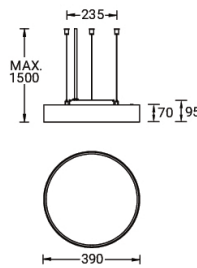

MALMO 4 (MAL-90115)

Technical information

Material	Aluminium	Input voltage	220-240 V 50/60 Hz	Dimming type	DMX, DMX/RDM
Light source	1104 & 128 LED	Optic	0, P	Product colours	Black, White, Matt Silver, Concrete - Urban, Softscape - Urban, Stone - Urban, Corten - Urban, Oak - Woodland, Walnut - Woodland, Pine - Woodland
Power	74 W	Optic value	107°, 94°		
Lumen	1532 lm	Optic (2nd)	0	Weight	3.0 kg
Driver option	Remote driver (included)	Optic (2nd) value	110°	Operating temperature	-20 °C to 40 °C
Driver	Constant current (CC)	CCT / CRI	RGBW30, RGBW40	Variants (DMX/RDM)	Compatible with EN/ IEC 60598-2-22: Suitable for emergency installations as central supply, non-maintained (Z0)

MAL-90115