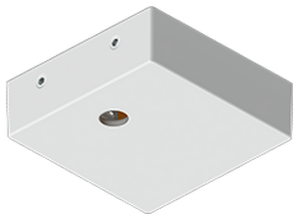

MALMO 4 (MAL-90115)

Product description

Down (Optic) & Up (Optic 2nd) - 390 mm - RGBW DMX

Luminaire Structure

- Extruded aluminium bended profile with powder coating
- Stainless steel fasteners in grade 316
- Stainless steel, adjustable, suspension (1.5 m) complete with electrical wires in white for mounting
- PMMA diffuser with Opal (UGR <19) and micro prismatic (UGR <13) options for better glare control

SW01 - Oak - Woodland SW02 - Walnut - Woodland SW03 - Pine - Woodland

MALMO 4 (MAL-90115)

Technical information

Material	Aluminium	Input voltage	220-240 V 50/60 Hz	Dimming type	DMX, DMX/RDM
Light source	1104 & 128 LED	Optic	0, P	Product colours	Black, White, Matt Silver, Concrete - Urban, Softscape - Urban, Stone - Urban, Corten - Urban, Oak - Woodland, Walnut - Woodland, Pine - Woodland
Power	74 W	Optic value	107°, 94°		
Lumen	1532 lm	Optic (2nd)	0	Weight	3.0 kg
Driver option	Remote driver (included)	Optic (2nd) value	110°	Operating temperature	-20 °C to 40 °C
Driver	Constant current (CC)	CCT / CRI	RGBW30, RGBW40	Variants (DMX/RDM)	Compatible with EN/ IEC 60598-2-22: Suitable for emergency installations as central supply, non-maintained (Z0)

MAL-90115

Accessories

Supply cable surface mounting box
A80981

Decorative pattern - Type A for MALMO 300 mm
A90821

Decorative pattern - Type B for MALMO 300 mm
A92221

Decorative pattern - Type C for MALMO 300 mm
A93621