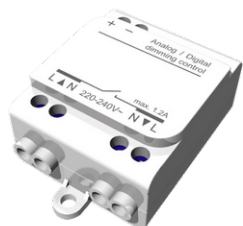

MALMO 4 (MAL-90121)

Product description

Down (Optic) & Up (Optic 2nd) - 490 mm

Luminaire Structure

- Extruded aluminium bended profile with powder coating
- Stainless steel fasteners in grade 316
- Stainless steel, adjustable, suspension (1.5 m) complete with electrical wires in white for mounting
- PMMA diffuser with Opal (UGR <19) and micro prismatic (UGR <13) options for better glare control

SW01 - Oak - Woodland SW02 - Walnut - Woodland SW03 - Pine - Woodland

MALMO 4 (MAL-90121)

Technical information

Material	Aluminium	Optic	O, P	ULOR	21%, 22%
Light source	432 & 120 LED	Optic value	107°, 94°	CIE flux code n°3	96, 97
Power	51 W	Optic (2nd)	0	Dimming type	On/Off, 1-10V, DALI
Lumen	5289 - 5965 lm	Optic (2nd) value	110°	Product colours	Black, White, Matt Silver, Concrete - Urban, Softscape - Urban, Stone - Urban, Corten - Urban, Oak - Woodland, Walnut - Woodland, Pine - Woodland
Driver option	Integral control gear	CCT / CRI	3000K CRI80, 4000K CRI80		
Driver	Constant current (CC)	Bug	B2-U5-G1	Weight	4.2 kg
Input voltage	220-240 V 50/60 Hz	ULR	21%, 22%	Operating temperature	-20 °C to 40 °C
				Variants (1-10V, DALI)	Compatible with EN/ IEC 60598-2-22: Suitable for emergency installations as central supply, non-maintained (Z0)

MAL-90121

Accessories

Supply cable surface mounting box
A80981

Wireless bluetooth converter
A90291

Xpress wireless switch
A90591

Decorative pattern - Type A for
MALMO 500 mm
A91021

MALMO 4 (MAL-90121)

Decorative pattern - Type B for
MALMO 500 mm
A92421