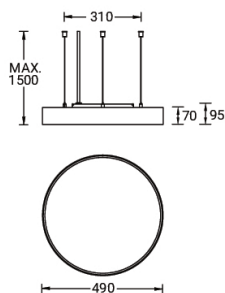

MALMO 4 (MAL-90121)

Technical information

Material	Aluminium	Optic	O, P	ULOR	21%, 22%
Light source	432 & 120 LED	Optic value	107°, 94°	CIE flux code n°3	96, 97
Power	51 W	Optic (2nd)	0	Dimming type	On/Off, 1-10V, DALI
Lumen	5289 - 5965 lm	Optic (2nd) value	110°	Product colours	Black, White, Matt Silver, Concrete - Urban, Softscape - Urban, Stone - Urban, Corten - Urban, Oak - Woodland, Walnut - Woodland, Pine - Woodland
Driver option	Integral control gear	CCT / CRI	3000K CRI80, 4000K CRI80		
Driver	Constant current (CC)	Bug	B2-U5-G1	Weight	4.2 kg
Input voltage	220-240 V 50/60 Hz	ULR	21%, 22%	Operating temperature	-20 °C to 40 °C
				Variants (1-10V, DALI)	Compatible with EN/ IEC 60598-2-22: Suitable for emergency installations as central supply, non-maintained (Z0)

MAL-90121