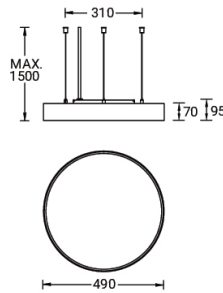

MALMO 4 (MAL-90123)

Technical information

Material	Aluminium
Light source	864 & 120 LED
Power	56 W
Lumen	3567 lm
Efficacy	46 lm/W
Driver option	Integral control gear
Driver	Constant current (CC)
Input voltage	220-240 V 50/60 Hz

Optic	O, P
Optic value	107°, 94°
Optic (2nd)	O
Optic (2nd) value	110°
CCT / CRI	TW (2700K - 6500K)
Bug	B2-U5-G1
ULR	24%, 26%
ULOR	24%, 26%

CIE flux code n°3	96, 97
Dimming type	DALI
Product colours	Black, White, Matt Silver, Concrete - Urban, Softscape - Urban, Stone - Urban, Corten - Urban, Oak - Woodland, Walnut - Woodland, Pine - Woodland
Weight	4.2 kg
Operating temperature	-20 °C to 40 °C
Variants (DALI)	Compatible with EN/ IEC 60598-2-22: Suitable for emergency installations as central supply, non-maintained (Z0)

MAL-90123