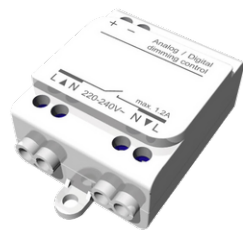

MALMO 4 (MAL-90123)

Product description

Down (Optic) & Up (Optic 2nd) - 490 mm - TW

Luminaire Structure

- Extruded aluminium bended profile with powder coating
- Stainless steel fasteners in grade 316
- Stainless steel, adjustable, suspension (1.5 m) complete with electrical wires in white for mounting
- PMMA diffuser with Opal (UGR <19) and micro prismatic (UGR <13) options for better glare control

SW01 - Oak - Woodland SW02 - Walnut - Woodland SW03 - Pine - Woodland

MALMO 4 (MAL-90123)

Technical information

Material	Aluminium
Light source	864 & 120 LED
Power	56 W
Lumen	3567 lm
Efficacy	46 lm/W
Driver option	Integral control gear
Driver	Constant current (CC)
Input voltage	220-240 V 50/60 Hz

Optic	O, P
Optic value	107°, 94°
Optic (2nd)	O
Optic (2nd) value	110°
CCT / CRI	TW (2700K - 6500K)
Bug	B2-U5-G1
ULR	24%, 26%
ULOR	24%, 26%

CIE flux code n°3	96, 97
Dimming type	DALI
Product colours	Black, White, Matt Silver, Concrete - Urban, Softscape - Urban, Stone - Urban, Corten - Urban, Oak - Woodland, Walnut - Woodland, Pine - Woodland
Weight	4.2 kg
Operating temperature	-20 °C to 40 °C
Variants (DALI)	Compatible with EN/ IEC 60598-2-22: Suitable for emergency installations as central supply, non-maintained (Z0)

MAL-90123

Accessories

Supply cable surface mounting box
A80981

Wireless bluetooth converter
A90291

Xpress wireless switch
A90591

Decorative pattern - Type A for MALMO 500 mm
A91021

MALMO 4 (MAL-90123)

Decorative pattern - Type B for
MALMO 500 mm
A92421