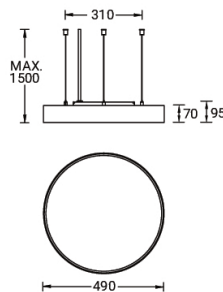

MALMO 4 (MAL-90125)

Technical information

Material	Aluminium	Input voltage	220-240 V 50/60 Hz	Dimming type	DMX, DMX/RDM
Light source	1728 & 160 LED	Optic	O, P	Product colours	Black, White, Matt Silver, Concrete - Urban, Softscape - Urban, Stone - Urban, Corten - Urban, Oak - Woodland, Walnut - Woodland, Pine - Woodland
Power	78 W	Optic value	107°, 94°		
Lumen	2211 lm	Optic (2nd)	0	Weight	4.2 kg
Driver option	Remote driver (included)	Optic (2nd) value	110°	Operating temperature	-20 °C to 40 °C
Driver	Constant current (CC)	CCT / CRI	RGBW30, RGBW40	Variants (DMX/RDM)	Compatible with EN/ IEC 60598-2-22: Suitable for emergency installations as central supply, non-maintained (Z0)

MAL-90125