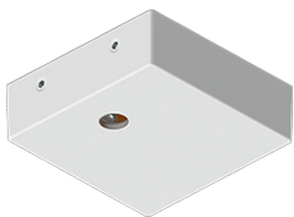

MALMO 4 (MAL-90125)

Product description

Down (Optic) & Up (Optic 2nd) - 490 mm - RGBW DMX

Luminaire Structure

- Extruded aluminium bended profile with powder coating
- Stainless steel fasteners in grade 316
- Stainless steel, adjustable, suspension (1.5 m) complete with electrical wires in white for mounting
- PMMA diffuser with Opal (UGR <19) and micro prismatic (UGR <13) options for better glare control

SW01 - Oak - Woodland SW02 - Walnut - Woodland SW03 - Pine - Woodland

MALMO 4 (MAL-90125)

Technical information

Material	Aluminium	Input voltage	220-240 V 50/60 Hz	Dimming type	DMX, DMX/RDM
Light source	1728 & 160 LED	Optic	O, P	Product colours	Black, White, Matt Silver, Concrete - Urban, Softscape - Urban, Stone - Urban, Corten - Urban, Oak - Woodland, Walnut - Woodland, Pine - Woodland
Power	78 W	Optic value	107°, 94°		
Lumen	2211 lm	Optic (2nd)	0	Weight	4.2 kg
Driver option	Remote driver (included)	Optic (2nd) value	110°	Operating temperature	-20 °C to 40 °C
Driver	Constant current (CC)	CCT / CRI	RGBW30, RGBW40	Variants (DMX/RDM)	Compatible with EN/ IEC 60598-2-22: Suitable for emergency installations as central supply, non-maintained (Z0)

MAL-90125

Accessories

Supply cable surface mounting box
A80981

Decorative pattern - Type A for MALMO 500 mm
A91021

Decorative pattern - Type B for MALMO 500 mm
A92421

Decorative pattern - Type C for MALMO 500 mm
A93821