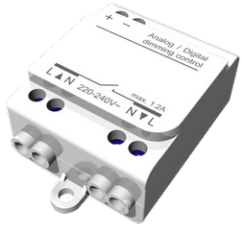

MALMO 4 (MAL-90125)

Product description

Down (Optic) & Up (Optic 2nd) - 490 mm - RGBW DMX

Luminaire Structure

- Extruded aluminium bended profile with powder coating
- Stainless steel fasteners in grade 316
- Stainless steel, adjustable, suspension (1.5 m) complete with electrical wires in white for mounting
- PMMA diffuser with Opal (UGR <19) and micro prismatic (UGR <13) options for better glare control

SW01 - Oak - Woodland SW02 - Walnut - Woodland SW03 - Pine - Woodland

MALMO 4 (MAL-90125)

Technical information

Material	Aluminium	Input voltage	220-240 V 50/60 Hz	Dimming type	DMX, DMX/RDM
Light source	1728 & 160 LED	Optic	O, P	Product colours	Black, White, Matt Silver, Concrete - Urban, Softscape - Urban, Stone - Urban, Corten - Urban, Oak - Woodland, Walnut - Woodland, Pine - Woodland
Power	78 W	Optic value	107°, 94°		
Lumen	2211 lm	Optic (2nd)	0	Weight	4.2 kg
Driver option	Remote driver (included)	Optic (2nd) value	110°	Operating temperature	-20 °C to 40 °C
Driver	Constant current (CC)	CCT / CRI	RGBW30, RGBW40	Variants (DMX/RDM)	Compatible with EN/ IEC 60598-2-22: Suitable for emergency installations as central supply, non-maintained (Z0)

MAL-90125

Accessories

Supply cable surface mounting box
A80981

Decorative pattern - Type A for MALMO 500 mm
A91021

Decorative pattern - Type B for MALMO 500 mm
A92421

Decorative pattern - Type C for MALMO 500 mm
A93821

MALMO 4 (MAL-90125)

Wireless bluetooth converter
A90291

Xpress wireless switch
A90591

DMX Control System
Control-DMX

DMX/RDM Control System
Control-DMX-RDM