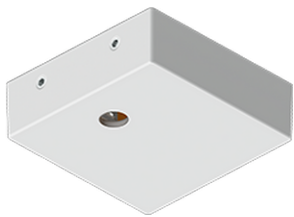

**MALMO 4 (MAL-90134)**

**Product description**

Down (Optic) & Up (Optic 2nd) - 580 mm - RGBW

**Luminaire Structure**

- Extruded aluminium bended profile with powder coating
- Stainless steel fasteners in grade 316
- Stainless steel, adjustable, suspension (1.5 m) complete with electrical wires in white for mounting
- PMMA diffuser with Opal (UGR <19) and micro prismatic (UGR <13) options for better glare control

SW01 - Oak - Woodland    SW02 - Walnut - Woodland    SW03 - Pine - Woodland

**MALMO 4 (MAL-90134)**

**Technical information**

<b>Material</b>	Aluminium	<b>Input voltage</b>	500 mA (down), 24 VDC (up)	<b>Dimming type</b>	Bluetooth
<b>Light source</b>	2496 & 224 LED	<b>Optic</b>	O, P	<b>Product colours</b>	Black, White, Matt Silver, Concrete - Urban, Softscape - Urban, Stone - Urban, Corten - Urban, Oak - Woodland, Walnut - Woodland, Pine - Woodland
<b>Power</b>	112 W	<b>Optic value</b>	107°, 94°		
<b>Lumen</b>	3870 lm	<b>Optic (2nd)</b>	O	<b>Weight</b>	5.6 kg
<b>Driver option</b>	Remote driver (included)	<b>Optic (2nd) value</b>	110°		
<b>Driver</b>	Constant current (CC)	<b>CCT / CRI</b>	RGBW30, RGBW40	<b>Operating temperature</b>	-20 °C to 40 °C
				<b>Variants (Bluetooth)</b>	Compatible with EN/ IEC 60598-2-22: Suitable for emergency installations as central supply, non-maintained (ZO)

MAL-90134

**Accessories**

Supply cable surface mounting box  
**A80981**

Xpress wireless switch  
**A90591**

Decorative pattern - Type A for  
MALMO 600 mm  
**A91121**

Decorative pattern - Type B for  
MALMO 600 mm  
**A92521**