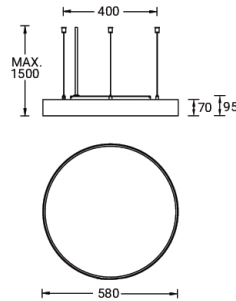

MALMO 4 (MAL-90134)

Technical information

Material	Aluminium	Input voltage	500 mA (down), 24 VDC (up)	Dimming type	Bluetooth
Light source	2496 & 224 LED	Optic	O, P	Product colours	Black, White, Matt Silver, Concrete - Urban, Softscape - Urban, Stone - Urban, Corten - Urban, Oak - Woodland, Walnut - Woodland, Pine - Woodland
Power	112 W	Optic value	107°, 94°		
Lumen	3870 lm	Optic (2nd)	O	Weight	5.6 kg
Driver option	Remote driver (included)	Optic (2nd) value	110°		
Driver	Constant current (CC)	CCT / CRI	RGBW30, RGBW40	Operating temperature	-20 °C to 40 °C
				Variants (Bluetooth)	Compatible with EN/ IEC 60598-2-22: Suitable for emergency installations as central supply, non-maintained (ZO)

MAL-90134