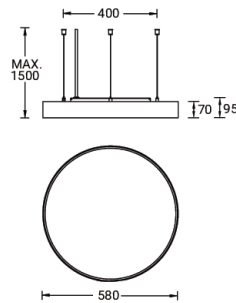

MALMO 4 (MAL-90135)

Technical information

Material	Aluminium	Input voltage	500 mA (down), 200 mA (up)	Dimming type	DMX, DMX/RDM
Light source	2496 & 224 LED	Optic	O, P	Product colours	Black, White, Matt Silver, Concrete - Urban, Softscape - Urban, Stone - Urban, Corten - Urban, Oak - Woodland, Walnut - Woodland, Pine - Woodland
Power	112 W	Optic value	107°, 94°		
Lumen	3870 lm	Optic (2nd)	O	Weight	5.6 kg
Driver option	Remote driver (included)	Optic (2nd) value	110°	Operating temperature	-20 °C to 40 °C
Driver	Constant current (CC)	CCT / CRI	RGBW30, RGBW40	Variants (DMX/RDM)	Compatible with EN/ IEC 60598-2-22: Suitable for emergency installations as central supply, non-maintained (Z0)

MAL-90135