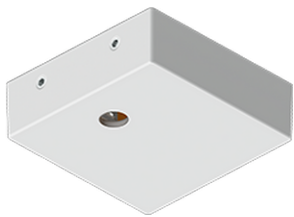

MALMO 4 (MAL-90135)

Product description

Down (Optic) & Up (Optic 2nd) - 580 mm - RGBW DMX

Luminaire Structure

- Extruded aluminium bended profile with powder coating
- Stainless steel fasteners in grade 316
- Stainless steel, adjustable, suspension (1.5 m) complete with electrical wires in white for mounting
- PMMA diffuser with Opal (UGR <19) and micro prismatic (UGR <13) options for better glare control

SW01 - Oak - Woodland SW02 - Walnut - Woodland SW03 - Pine - Woodland

MALMO 4 (MAL-90135)

Technical information

Material	Aluminium	Input voltage	500 mA (down), 200 mA (up)	Dimming type	DMX, DMX/RDM
Light source	2496 & 224 LED	Optic	O, P	Product colours	Black, White, Matt Silver, Concrete - Urban, Softscape - Urban, Stone - Urban, Corten - Urban, Oak - Woodland, Walnut - Woodland, Pine - Woodland
Power	112 W	Optic value	107°, 94°		
Lumen	3870 lm	Optic (2nd)	O	Weight	5.6 kg
Driver option	Remote driver (included)	Optic (2nd) value	110°	Operating temperature	-20 °C to 40 °C
Driver	Constant current (CC)	CCT / CRI	RGBW30, RGBW40	Variants (DMX/RDM)	Compatible with EN/ IEC 60598-2-22: Suitable for emergency installations as central supply, non-maintained (Z0)

MAL-90135

Accessories

Supply cable surface mounting box
A80981

Decorative pattern - Type A for MALMO 300 mm
A90821

Decorative pattern - Type B for MALMO 300 mm
A92221

Decorative pattern - Type C for MALMO 300 mm
A93621