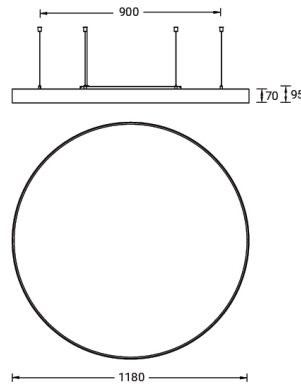

MALMO 4 (MAL-90151)

Technical information

Material	Aluminium
Light source	2736 & 846 LED
Power	266 W
Lumen	26746 - 30654 lm
Efficacy	101 - 115 lm/W
Driver option	Integral control gear
Driver	Constant current (CC)
Input voltage	220-240 V 50/60 Hz

Optic	O, P
Optic value	107°, 94°
Optic (2nd)	0
Optic (2nd) value	110°
CCT / CRI	3000K CRI80, 4000K CRI80
Bug	B4-U5-G2
ULR	25%, 28%
ULOR	25%, 28%

CIE flux code n°3	96, 97
Dimming type	On/Off, 1-10V, DALI
Product colours	Black, White, Matt Silver, Concrete - Urban, Softscape - Urban, Stone - Urban, Corten - Urban, Oak - Woodland, Walnut - Woodland, Pine - Woodland
Weight	20.6 kg
Operating temperature	-20 °C to 40 °C
Variants (On/Off, 1-10V, DALI)	Compatible with EN/ IEC 60598-2-22: Suitable for emergency installations as central supply, non-maintained (Z0)

MAL-90151