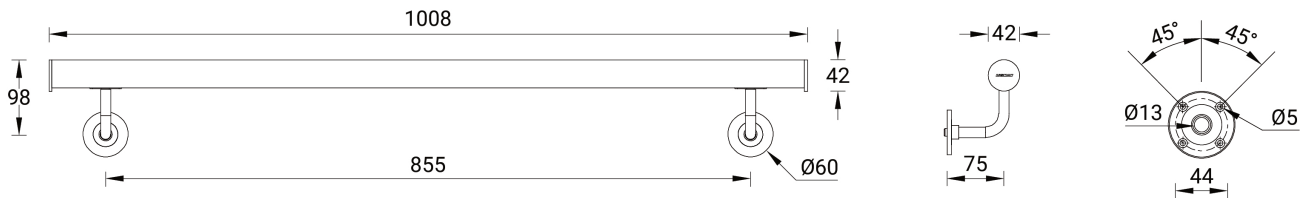

MALTA 3 (MAT-30023) (Version 1)

Technical information

Material	Aluminium
Light source	84 LED/m
Power	15 W
Lumen	365 - 373 lm
Efficacy	24 - 25 lm/W
Driver option	Remote driver (not included)
Driver	Constant voltage (CV)
Input voltage	24 VDC

Optic	G
Optic value	60°x111°
CCT / CRI	RGBW30, RGBW40
Bug	B0-U0-G0
ULR	0%
ULOR	0%
CIE flux code n°3	98
Dimming type	DMX, DMX/RDM

Product colours	Black, Dark Grey, White, Matt Silver, Bronze, Concrete - Urban, Softscape - Urban, Stone - Urban, Corten - Urban, Oak - Woodland, Walnut - Woodland, Pine - Woodland
Weight	2.1 kg/m
Operating temperature	-20 °C to 40 °C
Cable	One cable gland supplied with 1 m of 5x0.5 sqmm outdoor cable
Through wiring	Single cable entry
Lens / Reflector / Optic	High-efficiency PMMA lens

MAT-30023

Accessories

Connector for cap rail - Straight
A30181