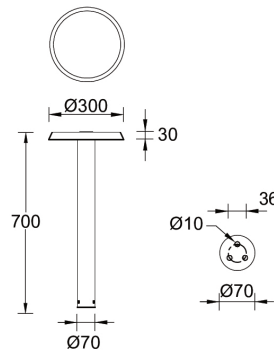

MARVEL 1 (MAV-10003)

Technical information

Material	Aluminium
Light source	18 LED
Power	23 W
Lumen	2120 - 2232 lm
Efficacy	92 - 97 lm/W
Driver option	Integral control gear
Driver	Constant current (CC)
Input voltage	220-240 V 50/60 Hz

Optic	G
Optic value	270°
CCT / CRI	3000K CRI80, 4000K CRI80
Bug	B0-U1-G0
ULR	1.5%
ULOR	1.5%
CIE flux code n°3	97
Dimming type	On/Off, DALI

Product colours	Black, Dark Grey, White, Matt Silver, Bronze, Concrete - Urban, Softscape - Urban, Stone - Urban, Corten - Urban, Oak - Woodland, Walnut - Woodland, Pine - Woodland
Weight	6 kg
Operating temperature	-20 °C to 40 °C
Cable	One IP68 connector supplied with 0.2 m of 3x1.0 sqmm outdoor cable
Through wiring	Single cable entry
Lens / Reflector / Optic	Clear toughened glass, High-efficiency PMMA lens
Variants (On/Off, DALI)	Compatible with EN/ IEC 60598-2-22: Suitable for emergency installations as central supply, non-maintained (Z0)

MAV-10003

Accessories