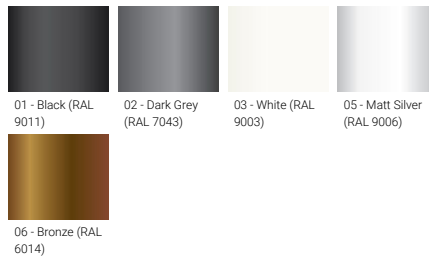

MARVEL 1 (MAV-10004)

Product description

Ø70 mm - 700 mm - Optic 360°

Luminaire Structure

- Die-cast aluminium housing
- Pre-treated before powder coating ensuring high corrosion resistance
- Extruded aluminium column
- Single cable entry
- One IP68 connector supplied with 0.2 m of 3x1.0 sqmm outdoor cable
- Stainless steel fasteners in grade 304 with zinc flake coating (ZFC)
- Durable silicone rubber gasket
- Clear toughened glass
- High-efficiency PMMA lens
- Integral control gear

Optic

G

Product colour

Special finishes upon request

MARVEL 1 (MAV-10004)

Technical information

Material	Aluminium
Light source	24 LED
Power	34 W
Lumen	3155 - 3321 lm
Efficacy	93 - 98 lm/W
Driver option	Integral control gear
Driver	Constant current (CC)
Input voltage	220-240 V 50/60 Hz

Optic	G
Optic value	360°
CCT / CRI	3000K CRI80, 4000K CRI80
Bug	B0-U1-G0
ULR	1.5%
ULOR	1.5%
CIE flux code n°3	97
Dimming type	On/Off, DALI

Product colours	Black, Dark Grey, White, Matt Silver, Bronze, Concrete - Urban, Softscape - Urban, Stone - Urban, Corten - Urban, Oak - Woodland, Walnut - Woodland, Pine - Woodland
Weight	6 kg
Operating temperature	-20 °C to 40 °C
Cable	One IP68 connector supplied with 0.2 m of 3x1.0 sqmm outdoor cable
Through wiring	Single cable entry
Lens / Reflector / Optic	Clear toughened glass, High-efficiency PMMA lens
Variants (On/Off, DALI)	Compatible with EN/ IEC 60598-2-22: Suitable for emergency installations as central supply, non-maintained (Z0)