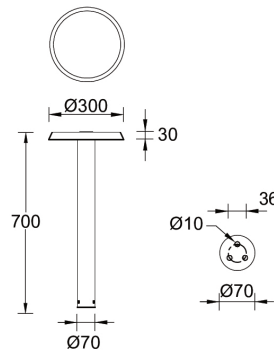

MARVEL 1 (MAV-10004)

Product description

Ø70 mm - 700 mm - Optic 360°

Luminaire Structure

- Die-cast aluminium housing
- Pre-treated before powder coating ensuring high corrosion resistance
- Extruded aluminium column
- Single cable entry
- One IP68 connector supplied with 0.2 m of 3x1.0 sqmm outdoor cable
- Stainless steel fasteners in grade 304 with zinc flake coating (ZFC)
- Durable silicone rubber gasket
- Clear toughened glass
- High-efficiency PMMA lens
- Integral control gear

Optic

G

Product colour

Special finishes upon request

MARVEL 1 (MAV-10004)

Technical information

Material	Aluminium
Light source	24 LED
Power	34 W
Lumen	3155 - 3321 lm
Efficacy	93 - 98 lm/W
Driver option	Integral control gear
Driver	Constant current (CC)
Input voltage	220-240 V 50/60 Hz

Optic	G
Optic value	360°
CCT / CRI	3000K CRI80, 4000K CRI80
Bug	B0-U1-G0
ULR	1.5%
ULOR	1.5%
CIE flux code n°3	97
Dimming type	On/Off, DALI

Product colours	Black, Dark Grey, White, Matt Silver, Bronze, Concrete - Urban, Softscape - Urban, Stone - Urban, Corten - Urban, Oak - Woodland, Walnut - Woodland, Pine - Woodland
Weight	6 kg
Operating temperature	-20 °C to 40 °C
Cable	One IP68 connector supplied with 0.2 m of 3x1.0 sqmm outdoor cable
Through wiring	Single cable entry
Lens / Reflector / Optic	Clear toughened glass, High-efficiency PMMA lens
Variants (On/Off, DALI)	Compatible with EN/ IEC 60598-2-22: Suitable for emergency installations as central supply, non-maintained (Z0)

MAV-10004

Accessories

Anchor bolt
A14391