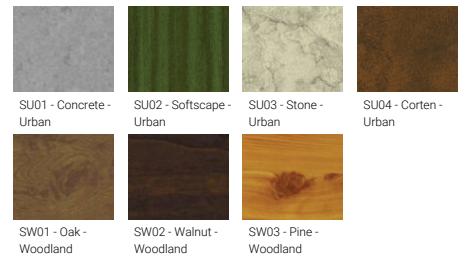

Optic

G

Product colour

Special finishes upon request

MARVEL 1 (MAV-10004)

Technical information

Material	Aluminium
Light source	24 LED
Power	34 W
Lumen	3155 - 3321 lm
Efficacy	93 - 98 lm/W
Driver option	Integral control gear
Driver	Constant current (CC)
Input voltage	220-240 V 50/60 Hz

Optic	G
Optic value	360°
CCT / CRI	3000K CRI80, 4000K CRI80
Bug	B0-U1-G0
ULR	1.5%
ULOR	1.5%
CIE flux code n°3	97
Dimming type	On/Off, DALI

Product colours	Black, Dark Grey, White, Matt Silver, Bronze, Concrete - Urban, Softscape - Urban, Stone - Urban, Corten - Urban, Oak - Woodland, Walnut - Woodland, Pine - Woodland
Weight	6 kg
Operating temperature	-20 °C to 40 °C
Cable	One IP68 connector supplied with 0.2 m of 3x1.0 sqmm outdoor cable
Through wiring	Single cable entry
Lens / Reflector / Optic	Clear toughened glass, High-efficiency PMMA lens
Variants (On/Off, DALI)	Compatible with EN/ IEC 60598-2-22: Suitable for emergency installations as central supply, non-maintained (Z0)