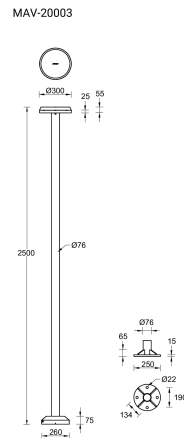

MARVEL 3 (MAV-20003)

Product description

Ø76 mm - Supplied with specific 2.5 m cylindrical, straight aluminium pole: APD125076-MARVEL - Optic 180°

Luminaire Structure

- Die-cast aluminium housing
- Extruded aluminium column
- Pre-treated before powder coating ensuring high corrosion resistance
- Single cable entry

- One IP68 connector supplied with 0.2 m of 3x1.0 sqmm outdoor cable
- Stainless steel fasteners in grade 304 with zinc flake coating (ZFC)
- Durable silicone rubber gasket
- High-efficiency PMMA lens

Material	Aluminium
Light source	12 LED
Power	19 W
Lumen	1610 - 1695 lm
Efficacy	85 - 89 lm/W
Driver option	Integral control gear
Driver	Constant current (CC)
Input voltage	220-240 V 50/60 Hz

Optic	G
Optic value	180°
CCT / CRI	3000K CRI80, 4000K CRI80
Bug	B1-U2-G1
ULR	1.24
ULOR	1.24
CIE flux code n°3	98
Dimming type	On/Off, DALI

Product colours	Black, Dark Grey, White, Matt Silver, Bronze, Concrete - Urban, Softscape - Urban, Stone - Urban, Corten - Urban, Oak - Woodland, Walnut - Woodland, Pine - Woodland
Weight	8.0 kg
Operating temperature	-20 °C to 40 °C
Cable	One IP68 connector supplied with 0.2 m of 3x1.0 sqmm outdoor cable
Through wiring	Single cable entry
Lens / Reflector / Optic	High-efficiency PMMA lens, Clear toughened glass
Variants (DALI)	Compatible with EN/ IEC 60598-2-22: Suitable for emergency installations as central supply, non-maintained (Z0)