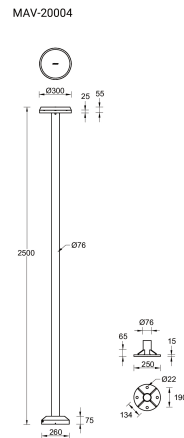

MARVEL 3 (MAV-20004)

Product description

Ø76 mm - Supplied with specific 2.5 m cylindrical, straight aluminium pole: APD125076-MARVEL - Optic 270°

Luminaire Structure

- Die-cast aluminium housing
- Extruded aluminium column
- Pre-treated before powder coating ensuring high corrosion resistance
- Single cable entry
- One IP68 connector supplied with 0.2 m of 3x1.0 sqmm outdoor cable
- Stainless steel fasteners in grade 304 with zinc flake coating (ZFC)
- Durable silicone rubber gasket
- High-efficiency PMMA lens
- Clear toughened glass
- Integral control gear

Product colour

Special finishes upon request

MARVEL 3 (MAV-20004)

Technical information

Material	Aluminium	Input voltage	220-240 V 50/60 Hz	Product colours	Black, Dark Grey, White, Matt Silver, Bronze, Concrete - Urban, Softscape - Urban, Stone - Urban, Corten - Urban, Oak - Woodland, Walnut - Woodland, Pine - Woodland
Light source	18 LED	Optic value	270°	Weight	8.0 kg
Power	23 W	CCT / CRI	3000K CRI80, 4000K CRI80	Operating temperature	-20 °C to 40 °C
Lumen	1747 - 2232 lm	Bug	B1-U2-G1	Cable	One IP68 connector supplied with 0.2 m of 3x1.0 sqmm outdoor cable
Efficacy	76 - 97 lm/W	ULR	1.23	Through wiring	Single cable entry
Driver option	Integral control gear	ULOR	1.23	Lens / Reflector / Optic	High-efficiency PMMA lens, Clear toughened glass
Driver	Constant current (CC)	CIE flux code n°3	98	VARIANTS	Compatible with EN/ IEC 60598-2-22: Suitable for emergency installations as central supply, non-maintained (Z0)

Accessories

Root mount kit
A24391