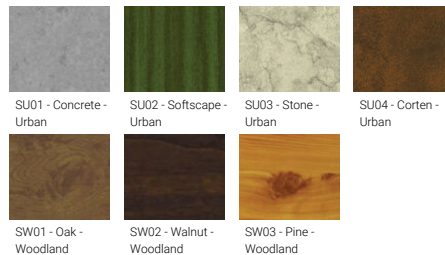

MARVEL 3 (MAV-20004)

Product description

Ø76 mm - Supplied with specific 2.5 m cylindrical, straight aluminium pole: APD125076-MARVEL - Optic 270°

Luminaire Structure

- Die-cast aluminium housing
- Extruded aluminium column
- Pre-treated before powder coating ensuring high corrosion resistance
- Single cable entry
- One IP68 connector supplied with 0.2 m of 3x1.0 sqmm outdoor cable
- Stainless steel fasteners in grade 304 with zinc flake coating (ZFC)
- Durable silicone rubber gasket
- High-efficiency PMMA lens
- Clear toughened glass
- Integral control gear

Product colour

Special finishes upon request

MARVEL 3 (MAV-20004)

Technical information

Material	Aluminium	Input voltage	220-240 V 50/60 Hz	Product colours	Black, Dark Grey, White, Matt Silver, Bronze, Concrete - Urban, Softscape - Urban, Stone - Urban, Corten - Urban, Oak - Woodland, Walnut - Woodland, Pine - Woodland
Light source	18 LED	Optic value	270°	Weight	8.0 kg
Power	23 W	CCT / CRI	3000K CRI80, 4000K CRI80	Operating temperature	-20 °C to 40 °C
Lumen	1747 - 2232 lm	Bug	B1-U2-G1	Cable	One IP68 connector supplied with 0.2 m of 3x1.0 sqmm outdoor cable
Efficacy	76 - 97 lm/W	ULR	1.23	Through wiring	Single cable entry
Driver option	Integral control gear	ULOR	1.23	Lens / Reflector / Optic	High-efficiency PMMA lens, Clear toughened glass
Driver	Constant current (CC)	CIE flux code n°3	98	VARIANTS	Compatible with EN/ IEC 60598-2-22: Suitable for emergency installations as central supply, non-maintained (Z0)