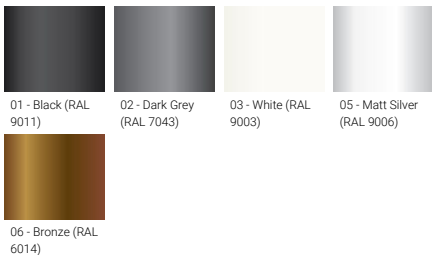

MARVEL 3 (MAV-20004)

Product description

Ø76 mm - Supplied with specific 2.5 m cylindrical, straight aluminium pole: APD125076-MARVEL - Optic 270°

Luminaire Structure

- Die-cast aluminium housing
- Extruded aluminium column
- Pre-treated before powder coating ensuring high corrosion resistance
- Single cable entry
- One IP68 connector supplied with 0.2 m of 3x1.0 sqmm outdoor cable
- Stainless steel fasteners in grade 304 with zinc flake coating (ZFC)
- Durable silicone rubber gasket
- High-efficiency PMMA lens
- Clear toughened glass
- Integral control gear

Product colour

Special finishes upon request

MARVEL 3 (MAV-20004)

Technical information

Material	Aluminium	Input voltage	220-240 V 50/60 Hz	Product colours	Black, Dark Grey, White, Matt Silver, Bronze, Concrete - Urban, Softscape - Urban, Stone - Urban, Corten - Urban, Oak - Woodland, Walnut - Woodland, Pine - Woodland
Light source	18 LED	Optic value	270°	Weight	8.0 kg
Power	23 W	CCT / CRI	3000K CRI80, 4000K CRI80	Operating temperature	-20 °C to 40 °C
Lumen	1747 - 2232 lm	Bug	B1-U2-G1	Cable	One IP68 connector supplied with 0.2 m of 3x1.0 sqmm outdoor cable
Efficacy	76 - 97 lm/W	ULR	1.23	Through wiring	Single cable entry
Driver option	Integral control gear	ULOR	1.23	Lens / Reflector / Optic	High-efficiency PMMA lens, Clear toughened glass
Driver	Constant current (CC)	CIE flux code n°3	98	VARIANTS	Compatible with EN/ IEC 60598-2-22: Suitable for emergency installations as central supply, non-maintained (Z0)