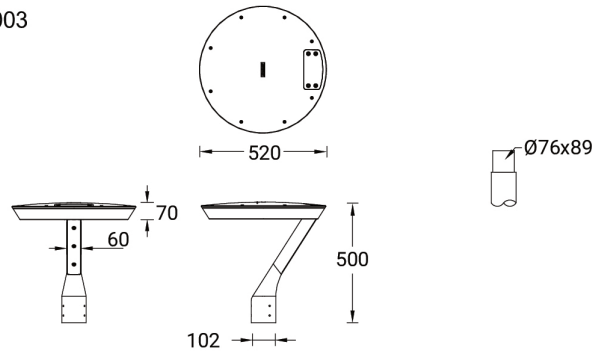

MACARON 1 (MC-20003)

Technical information

Material	Aluminium
Light source	2 x 24 LED & 4 x 4 LED
Power	158 W
Lumen	14248 - 16659 lm
Efficacy	90 - 105 lm/W
Driver option	Integral control gear
Driver	Constant current (CC)
Input voltage	220-240 V 50/60 Hz

Optic	W, EW, T2, T3, T4, ME
Optic value	57°, 105°x115°, 136°x51°, 119°x86°, 102°x73°, 136°x58°
CCT / CRI	3000K CRI80, 4000K CRI80
Bug	B2-U0-G2, B3-U0-G2, B3-U0-G3, B4-U0-G1
ULR	0%
ULOR	0%
CIE flux code n°3	97, 98, 99
Dimming type	On/Off, 1-10V, DALI

Product colours	Black, Dark Grey, White, Matt Silver, Bronze, Concrete - Urban, Softscape - Urban, Stone - Urban, Corten - Urban, Oak - Woodland, Walnut - Woodland, Pine - Woodland
Weight	13.5 kg
Cable	One IP68 connector supplied with 0.2 m of 3x1.0 sqmm outdoor cable
Through wiring	Single cable entry
Lens / Reflector / Optic	Clear toughened glass, High-efficiency PMMA lens
Variants (On/Off, 1-10V, DALI)	Compatible with EN/ IEC 60598-2-22: Suitable for emergency installations as central supply, non-maintained (Z0)

MC-20003