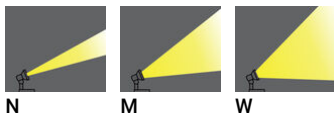

**MIC 1** (MI-50371)**Product description**

Small

**Luminaire Structure**

- Single cable entry
- High-efficiency PMMA lens

- Clear toughened glass
- Integral control gear

**Optic****Product colour****Special finishes upon request**

<b>Optic</b>	N, M, W
<b>Optic value</b>	19°, 27°, 40°
<b>CCT / CRI</b>	3000K CRI80, 4000K CRI80
<b>Dimming type</b>	On/Off, 1-10V, DALI
<b>Product colours</b>	Black, Dark Grey, White, Matt Silver, Bronze, Concrete - Urban, Softscape - Urban, Stone - Urban, Corten - Urban, Oak - Woodland, Walnut - Woodland, Pine - Woodland
<b>Weight</b>	2.3 kg
<b>Operating temperature</b>	-20 °C to 40 °C
<b>Through wiring</b>	Single cable entry