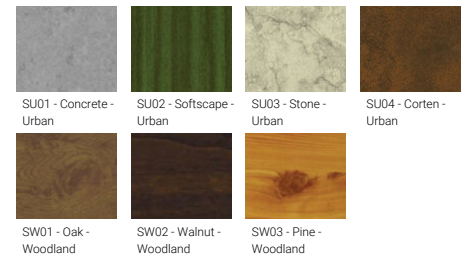

Special finishes upon request