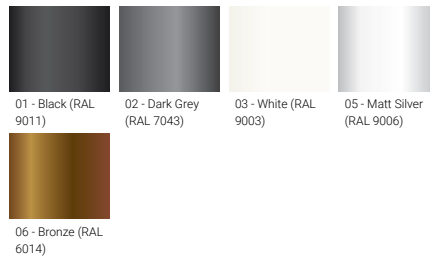

Optic

Product colour