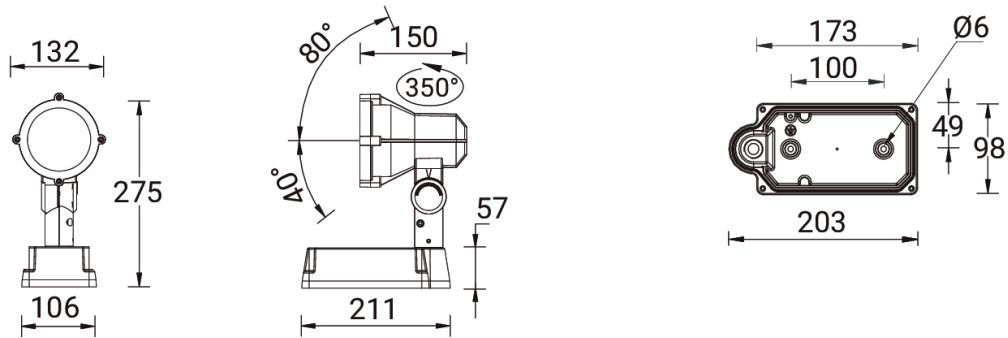

MIC 1 (MI-50371)

Technical information

Material	Aluminium
Light source	7 LED
Power	13 W
Lumen	938 - 1099 lm
Efficacy	72 - 85 lm/W
Driver option	Integral control gear
Driver	Constant current (CC)
Input voltage	220-240 V 50/60 Hz

Optic	N, M, W
Optic value	19°, 27°, 40°
CCT / CRI	3000K CRI80, 4000K CRI80
Dimming type	On/Off, 1-10V, DALI
Product colours	Black, Dark Grey, White, Matt Silver, Bronze, Concrete - Urban, Softscape - Urban, Stone - Urban, Corten - Urban, Oak - Woodland, Walnut - Woodland, Pine - Woodland
Weight	2.3 kg
Operating temperature	-20 °C to 40 °C
Through wiring	Single cable entry

Lens / Reflector / Optic	High-efficiency PMMA lens, Clear toughened glass
MacAdam Ellipse	3 SDCM
Lifetime L90B10 (hours)	> 120,000
Lifetime L80B10 (hours)	> 120,000
Lifetime L80B50 (hours)	> 120,000
Variants (On/Off, 1-10V, DALI)	Compatible with EN/ IEC 60598-2-22: Suitable for emergency installations as central supply, non-maintained (Z0)

MI-50371