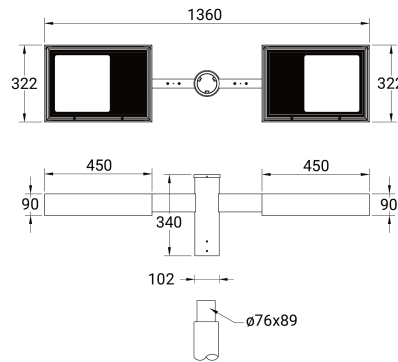

MUSTANG 41 (MS-90292)

Technical information

Material	Aluminium
Light source	2 x 24 LED
Power	108 W
Lumen	8640 - 11030 lm
Efficacy	80 - 102 lm/W
Driver option	Integral control gear
Driver	Constant current (CC)
Input voltage	220-240 V 50/60 Hz
Optic	M, W, VW, EW, T2, T3, T4

Optic value	30°, 52°, 64°, 108°, 144°x47°, 140°x71°, 100°x81°
CCT / CRI	3000K CRI80, 4000K CRI80
Bug	B1-U0-G1, B2-U0-G0, B2-U0-G2, B3-U0-G0
ULR	0%
ULOR	0%
CIE flux code n°3	97, 99
Dimming type	On/Off, 1-10V, DALI
Product colours	Black, Dark Grey, White, Matt Silver, Bronze, Concrete - Urban, Softscape - Urban, Stone - Urban, Corten - Urban, Oak - Woodland, Walnut - Woodland, Pine - Woodland
Weight	27.5 kg

Operating temperature	-20 °C to 40 °C
Cable	One cable gland supplied with 0.5 m of 3x1.0 sqmm outdoor cable
Through wiring	Single cable entry
Lens / Reflector / Optic	Clear toughened glass
MacAdam Ellipse	3 SDCM
Lifetime L90B10 (hours)	> 90,000
Lifetime L80B10 (hours)	> 90,000
Lifetime L80B50 (hours)	> 90,000
Variants (On/Off, 1-10V, DALI)	Compatible with EN/ IEC 60598-2-22: Suitable for emergency installations as central supply, non-maintained (Z0)

MS-90292