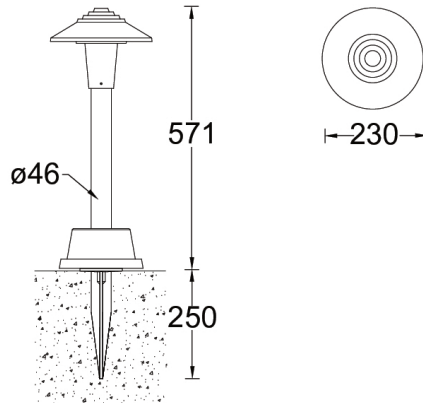

MUSHROOM 1 (MU-70234)

Technical information

Material	Aluminium
Light source	1 COB
Power	14 W
Lumen	499 - 505 lm
Efficacy	36 lm/W
Driver option	Integral control gear
Driver	Constant current (CC)
Input voltage	220-240 V 50/60 Hz
Optic	G

Optic value	130°x 130°
CCT / CRI	3000K CRI80, 4000K CRI80
Bug	B0-U1-G0
ULR	0%
ULOR	0%
CIE flux code n°3	97
Dimming type	On/Off, 1-10V, DALI
Product colours	Black, Dark Grey, White, Matt Silver, Bronze, Concrete - Urban, Softscape - Urban, Stone - Urban, Corten - Urban, Oak - Woodland, Walnut - Woodland, Pine - Woodland
Weight	3.5 kg

Operating temperature	-20 °C to 40 °C
Cable	One IP68 connector supplied with 0.2 m of 3x1.0 sqmm outdoor cable
Through wiring	Single cable entry
Lens / Reflector / Optic	Clear toughened glass
MacAdam Ellipse	3 SDCM
Lifetime L90B10 (hours)	> 55,000
Variants (On/Off, 1-10V, DALI)	Compatible with EN/ IEC 60598-2-22: Suitable for emergency installations as central supply, non-maintained (Z0)

MU-70234