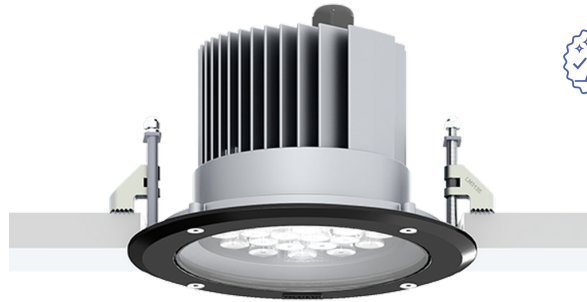

**NIKON 3** (NI-80523-A)

**Product description**

With remote box IP-rated / remote driver - Round - Aluminium frame

**Luminaire Structure**

- Die-cast aluminium housing
- Pre-treated before powder coating ensuring high corrosion resistance
- 6 mm thick front ring in stainless steel or aluminium
- Single cable entry
- Stainless steel fasteners in grade 304 with zinc flake coating (ZFC)
- Durable silicone rubber gasket
- Clear toughened glass
- Remote driver (included)

**Optic**

**Product colour**

**NIKON 3** (NI-80523-A)

**Technical information**

<b>Material</b>	Aluminium
<b>Light source</b>	24 LED
<b>Power</b>	39 W
<b>Lumen</b>	3794 - 4303 lm
<b>Efficacy</b>	97 - 110 lm/W
<b>Driver option</b>	Remote driver (included)
<b>Driver</b>	Constant current (CC)
<b>Input voltage</b>	1000 mA, 36 VDC

<b>Optic</b>	N, M, W
<b>Optic value</b>	15°, 26°, 45°
<b>CCT / CRI</b>	3000K CRI80, 4000K CRI80
<b>Dimming type</b>	On/Off, 1-10V, DALI
<b>Product colours</b>	Black, Dark Grey, White, Matt Silver, Bronze
<b>Weight</b>	2,3 kg
<b>Operating temperature</b>	-20 °C to 50 °C
<b>Through wiring</b>	Single cable entry

<b>Lens / Reflector / Optic</b>	Clear toughened glass
<b>MacAdam Ellipse</b>	3 SDCM
<b>Lifetime L90B10 (hours)</b>	> 120,000
<b>Lifetime L80B10 (hours)</b>	> 120,000
<b>Lifetime L80B50 (hours)</b>	> 120,000
<b>Variants (1-10V, DALI)</b>	Compatible with EN/ IEC 60598-2-22: Suitable for emergency installations as central supply, non-maintained (Z0)