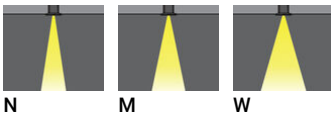

**NIKON 3** (NI-80523-A)

**Product description**

With remote box IP-rated / remote driver - Round - Aluminium frame

**Luminaire Structure**

- Die-cast aluminium housing
- Pre-treated before powder coating ensuring high corrosion resistance
- 6 mm thick front ring in stainless steel or aluminium
- Single cable entry
- Stainless steel fasteners in grade 304 with zinc flake coating (ZFC)
- Durable silicone rubber gasket
- Clear toughened glass
- Remote driver (included)

**Optic**

**Product colour**

**NIKON 3** (NI-80523-A)

**Technical information**

<b>Material</b>	Aluminium
<b>Light source</b>	24 LED
<b>Power</b>	39 W
<b>Lumen</b>	3794 - 4303 lm
<b>Efficacy</b>	97 - 110 lm/W
<b>Driver option</b>	Remote driver (included)
<b>Driver</b>	Constant current (CC)
<b>Input voltage</b>	1000 mA, 36 VDC

<b>Optic</b>	N, M, W
<b>Optic value</b>	15°, 26°, 45°
<b>CCT / CRI</b>	3000K CRI80, 4000K CRI80
<b>Dimming type</b>	On/Off, 1-10V, DALI
<b>Product colours</b>	Black, Dark Grey, White, Matt Silver, Bronze
<b>Weight</b>	2,3 kg
<b>Operating temperature</b>	-20 °C to 50 °C
<b>Through wiring</b>	Single cable entry