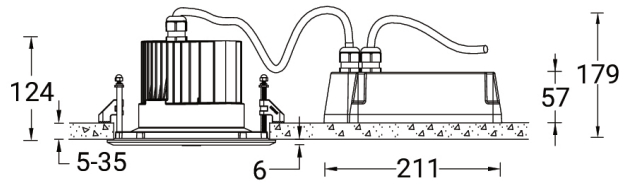

NIKON 3 (NI-80523-A)

Technical information

Material	Aluminium
Light source	24 LED
Power	39 W
Lumen	3794 - 4303 lm
Efficacy	97 - 110 lm/W
Driver option	Remote driver (included)
Driver	Constant current (CC)
Input voltage	1000 mA, 36 VDC

Optic	N, M, W
Optic value	15°, 26°, 45°
CCT / CRI	3000K CRI80, 4000K CRI80
Dimming type	On/Off, 1-10V, DALI
Product colours	Black, Dark Grey, White, Matt Silver, Bronze
Weight	2,3 kg
Operating temperature	-20 °C to 50 °C
Through wiring	Single cable entry

Lens / Reflector / Optic	Clear toughened glass
MacAdam Ellipse	3 SDCM
Lifetime L90B10 (hours)	> 120,000
Lifetime L80B10 (hours)	> 120,000
Lifetime L80B50 (hours)	> 120,000
Variants (1-10V, DALI)	Compatible with EN/ IEC 60598-2-22: Suitable for emergency installations as central supply, non-maintained (Z0)

NI-80523-A