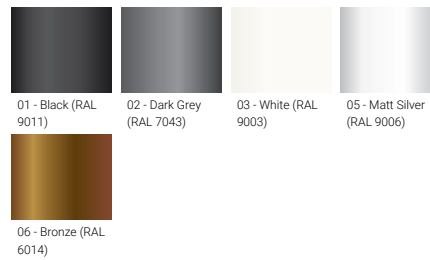

**Optic**

**Product colour**

**NIKON 3** (NI-80523-A)

**Technical information**

<b>Material</b>	Aluminium
<b>Light source</b>	24 LED
<b>Power</b>	39 W
<b>Lumen</b>	3794 - 4303 lm
<b>Efficacy</b>	97 - 110 lm/W
<b>Driver option</b>	Remote driver (included)
<b>Driver</b>	Constant current (CC)
<b>Input voltage</b>	1000 mA, 36 VDC