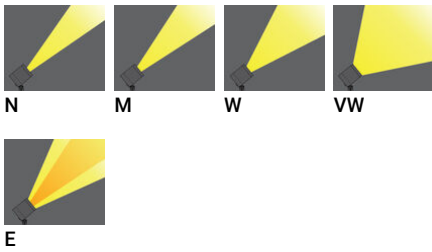

NORDSTROM 3 (NOD-50021)

Product description

Integral control gear - 120x120 mm - Class I

microPrim™

Luminaire Structure

- Die-cast aluminium housing
- Pre-treated before powder coating ensuring high corrosion resistance
- Thermal heat dissipation body
- Single cable entry

- One IP68 connector supplied with 0.2 m of 3x1.0 sqmm outdoor cable
- Stainless steel fasteners in grade 304 with zinc flake coating (ZFC)
- Durable silicone rubber gasket
- High-efficiency PMMA lens

- Clear toughened glass
- Integral control gear

Optic

Product colour

Special finishes upon request

NORDSTROM 3 (NOD-50021)

Technical information

Material	Aluminium
Light source	9 LED
Power	21 W
Lumen	1921 - 2364 lm
Efficacy	91 - 113 lm/W
Driver option	Integral control gear
Driver	Constant current (CC)
Input voltage	220-240 V 50/60 Hz
Optic	N, M, W, VW, E
Optic value	10°, 17°, 34°, 70°, 43°x11°