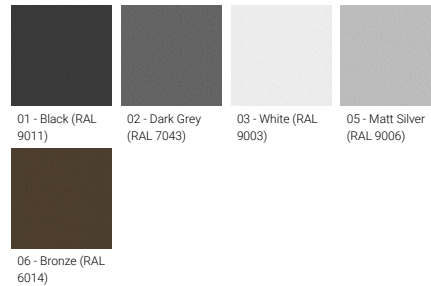

Product colour