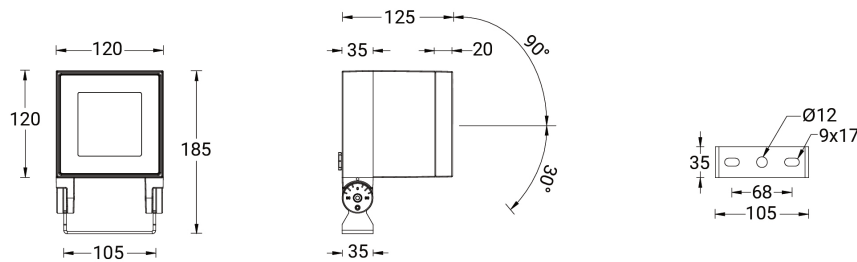

NORDSTROM 3 (NOD-50021)

Technical information

Material	Aluminium
Light source	9 LED
Power	21 W
Lumen	1921 - 2364 lm
Efficacy	91 - 113 lm/W
Driver option	Integral control gear
Driver	Constant current (CC)
Input voltage	220-240 V 50/60 Hz
Optic	N, M, W, VW, E

Optic value	10°, 17°, 34°, 70°, 43°x11°
CCT / CRI	3000K CRI80, 4000K CRI80
Bug	B2-U0-G0, B3-U0-G0
ULR	0%
ULOR	0%
CIE flux code n°3	100
Dimming type	On/Off, DALI
Product colours	Black, Dark Grey, White, Matt Silver, Bronze, Concrete - Urban, Softscape - Urban, Stone - Urban, Corten - Urban, Oak - Woodland, Walnut - Woodland, Pine - Woodland
Weight	2.7 kg

Operating temperature	-20 °C to 40 °C
Cable	One IP68 connector supplied with 0.2 m of 3x1.0 sqmm outdoor cable
Through wiring	Single cable entry
Lens / Reflector / Optic	High-efficiency PMMA lens, Clear toughened glass
MacAdam Ellipse	3 SDCM
Lifetime L90B10 (hours)	> 120,000
Lifetime L80B10 (hours)	> 120,000
Lifetime L80B50 (hours)	> 120,000
Variants (On/Off, DALI)	Compatible with EN/ IEC 60598-2-22: Suitable for emergency installations as central supply, non-maintained (Z0)

NOD-50021