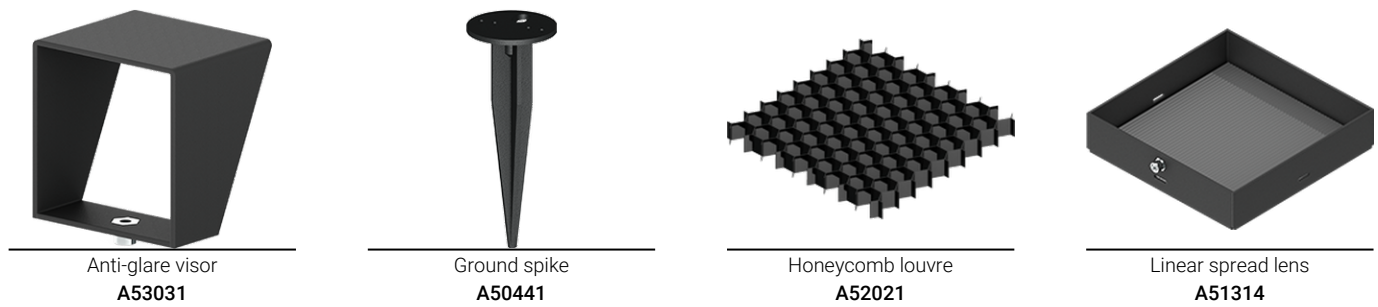

Accessories