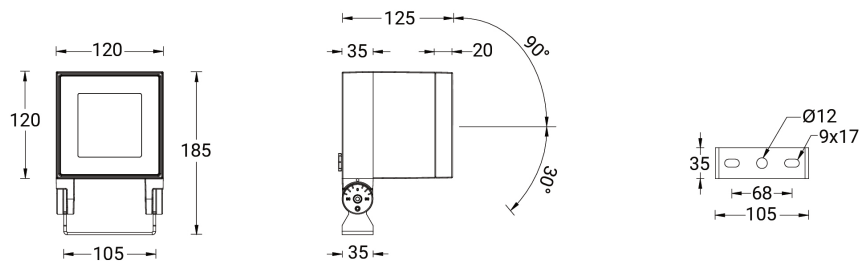

NORDSTROM 3 (NOD-50022)

Technical information

Material	Aluminium	Input voltage	220-240 V 50/60 Hz	Operating temperature	-20 °C to 40 °C
Light source	9 LED	Optic	N, M, W, VW, E	Cable	One IP68 connector supplied with 0.2 m of 8x0.5 sqmm outdoor cable
Power	22 W	Optic value	8°, 17°, 26°, 65°, 43°x11°	Through wiring	Single cable entry
Lumen	853 - 1133 lm	CCT / CRI	RGBW30, RGBW40	Lens / Reflector / Optic	High-efficiency PMMA lens, Clear toughened glass
Efficacy	39 - 52 lm/W	Dimming type	DMX, DMX/RDM	Variants (DMX/RDM)	Compatible with EN/ IEC 60598-2-22: Suitable for emergency installations as central supply, non-maintained (Z0)
Driver option	Integral control gear	Product colours	Black, Dark Grey, White, Matt Silver, Bronze, Concrete - Urban, Softscape - Urban, Stone - Urban, Corten - Urban, Oak - Woodland, Walnut - Woodland, Pine - Woodland		
Driver	Constant current (CC)	Weight	2.7 kg		

NOD-50022