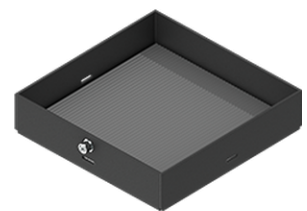

NORDSTROM 3 (NOD-50022)

Product description

Integral control gear - 120x120 mm - Class I - RGBW

Luminaire Structure

- Die-cast aluminium housing
- Pre-treated before powder coating ensuring high corrosion resistance
- Thermal heat dissipation body
- Single cable entry

- Clear toughened glass
- Integral control gear

Optic

Product colour

Special finishes upon request

NORDSTROM 3 (NOD-50022)

Technical information

Material	Aluminium	Input voltage	220-240 V 50/60 Hz	Operating temperature	-20 °C to 40 °C
Light source	9 LED	Optic	N, M, W, VW, E	Cable	One IP68 connector supplied with 0.2 m of 8x0.5 sqmm outdoor cable
Power	22 W	Optic value	8°, 17°, 26°, 65°, 43°x11°	Through wiring	Single cable entry
Lumen	853 - 1133 lm	CCT / CRI	RGBW30, RGBW40	Lens / Reflector / Optic	High-efficiency PMMA lens, Clear toughened glass
Efficacy	39 - 52 lm/W	Dimming type	DMX, DMX/RDM	Variants (DMX/RDM)	Compatible with EN/ IEC 60598-2-22: Suitable for emergency installations as central supply, non-maintained (Z0)
Driver option	Integral control gear	Product colours	Black, Dark Grey, White, Matt Silver, Bronze, Concrete - Urban, Softscape - Urban, Stone - Urban, Corten - Urban, Oak - Woodland, Walnut - Woodland, Pine - Woodland		
Driver	Constant current (CC)	Weight	2.7 kg		

NOD-50022

Accessories

DMX Control System
Control-DMX

DMX/RDM Control System
Control-DMX-RDM

Ground spike
A50441

Linear spread lens
A51314

NORDSTROM 3 (NOD-50022)

Honeycomb louvre
A52021