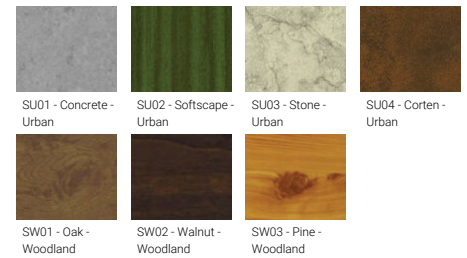

- Clear toughened glass
- Integral control gear

Optic

Product colour

Special finishes upon request

NORDSTROM 3 (NOD-50022)

Technical information

Material	Aluminium	Input voltage	220-240 V 50/60 Hz	Operating temperature	-20 °C to 40 °C
Light source	9 LED	Optic	N, M, W, VW, E	Cable	One IP68 connector supplied with 0.2 m of 8x0.5 sqmm outdoor cable
Power	22 W	Optic value	8°, 17°, 26°, 65°, 43°x11°	Through wiring	Single cable entry
Lumen	853 - 1133 lm	CCT / CRI	RGBW30, RGBW40	Lens / Reflector / Optic	High-efficiency PMMA lens, Clear toughened glass
Efficacy	39 - 52 lm/W	Dimming type	DMX, DMX/RDM	Variants (DMX/RDM)	Compatible with EN/ IEC 60598-2-22: Suitable for emergency installations as central supply, non-maintained (Z0)
Driver option	Integral control gear	Product colours	Black, Dark Grey, White, Matt Silver, Bronze, Concrete - Urban, Softscape - Urban, Stone - Urban, Corten - Urban, Oak - Woodland, Walnut - Woodland, Pine - Woodland		
Driver	Constant current (CC)	Weight	2.7 kg		