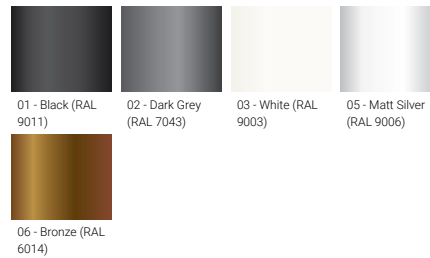

Product colour