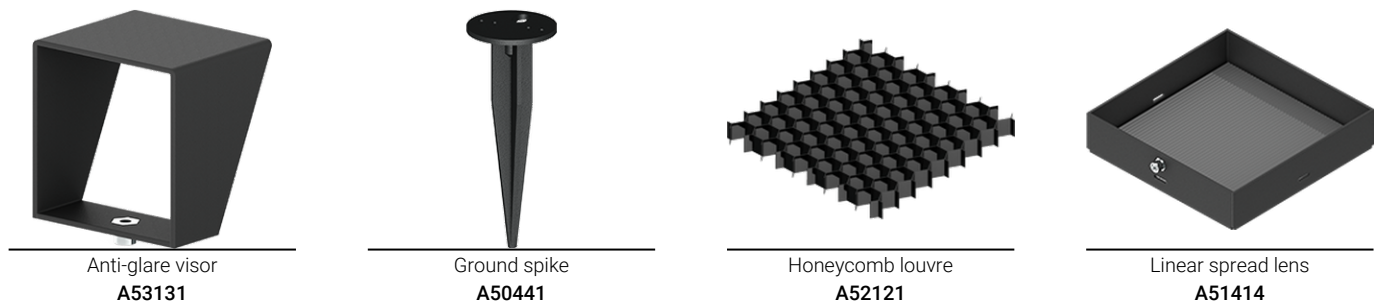

Accessories