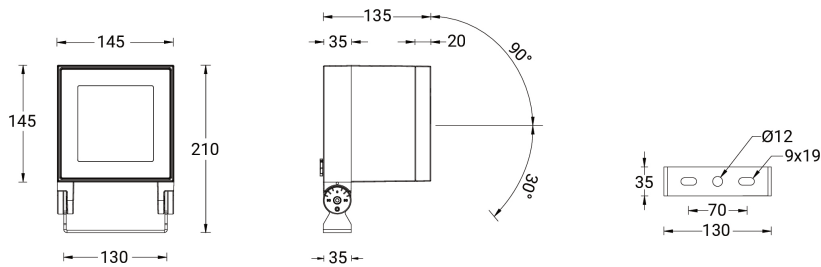

NORDSTROM 4 (NOD-50031)

Technical information

Material	Aluminium
Light source	16 LED
Power	35 W
Lumen	3263 - 4110 lm
Efficacy	93 - 117 lm/W
Driver option	Integral control gear
Driver	Constant current (CC)
Input voltage	220-240 V 50/60 Hz
Optic	N, M, W, VW, E

Optic value	10°, 16°, 33°, 72°, 43°x11°
CCT / CRI	3000K CRI80, 4000K CRI80
Bug	B2-U0-G0, B3-U0-G0
ULR	0%
ULOR	0%
CIE flux code n°3	100
Dimming type	On/Off, 1-10V, DALI
Product colours	Black, Dark Grey, White, Matt Silver, Bronze, Concrete - Urban, Softscape - Urban, Stone - Urban, Corten - Urban, Oak - Woodland, Walnut - Woodland, Pine - Woodland
Weight	3.6 kg

Operating temperature	-20 °C to 40 °C
Cable	One IP68 connector supplied with 0.2 m of 3x1.0 sqmm outdoor cable
Through wiring	Single cable entry
Lens / Reflector / Optic	High-efficiency PMMA lens, Clear toughened glass
MacAdam Ellipse	3 SDCM
Lifetime L90B10 (hours)	> 120,000
Lifetime L80B10 (hours)	> 120,000
Lifetime L80B50 (hours)	> 120,000
Variants (1-10V, DALI)	Compatible with EN/ IEC 60598-2-22: Suitable for emergency installations as central supply, non-maintained (Z0)

NOD-50031