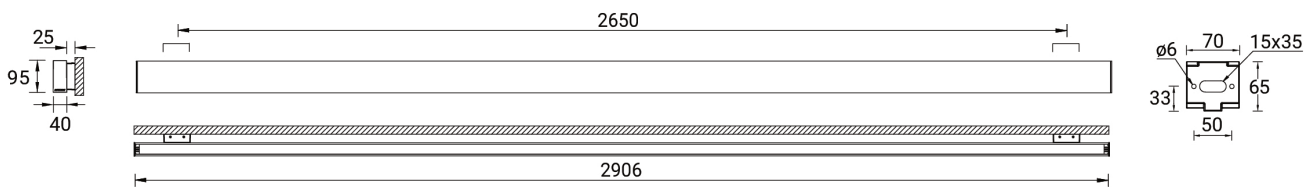

NYBRO 7 (NYB-30164)

Technical information

Material	Aluminium	Input voltage	220-240 V 50/60 Hz	Operating temperature	-20 °C to 40 °C
Light source	360 & 348 LED	Optic	O, P	MacAdam Ellipse	3 SDCM
Power	124 W	Optic value	Opal, Micro-prismatic	Lifetime L90B10 (hours)	> 23,000
Lumen	13441 lm	CCT / CRI	TW (2700K - 6500K)	Lifetime L80B10 (hours)	> 45,000
Efficacy	1,222 lm/W	Dimming type	DALI	Lifetime L80B50 (hours)	> 50,000
Driver option	Integral control gear	Product colours	Black, White, Matt Silver, Concrete - Urban, Softscape - Urban, Stone - Urban, Corten - Urban, Oak - Woodland, Walnut - Woodland, Pine - Woodland	Variants (DALI)	Compatible with EN/ IEC 60598-2-22: Suitable for emergency installations as central supply, non-maintained (Z0)
Driver	Constant current (CC)				
		Weight	8.74 kg		

NYB-30164

Accessories