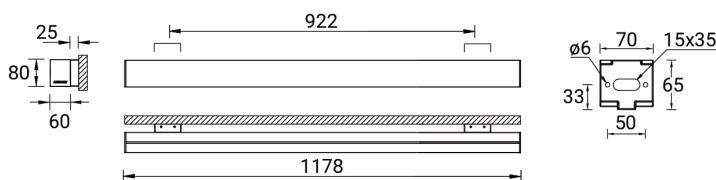

NYBRO 8 (NYB-30227)

Technical information

Material	Aluminium
Light source	192 LED
Power	42 W
Lumen	2904 lm
Efficacy	121 lm/W
Driver option	Integral control gear
Driver	Constant current (CC)

Input voltage	220-240 V 50/60 Hz
Optic	O, P
CCT / CRI	RGBW40
Bug	B1-U0-G0, B1-U0-G1
ULR	0%
ULOR	0%
CIE flux code n°3	96, 98

Dimming type	DMX, DMX/RDM
Product colours	Black, White, Matt Silver, Concrete - Urban, Softscape - Urban, Stone - Urban, Corten - Urban, Oak - Woodland, Walnut - Woodland, Pine - Woodland
Weight	4.00 kg
Operating temperature	-20 °C to 40 °C
Variants (DMX/RDM)	Compatible with EN/ IEC 60598-2-22: Suitable for emergency installations as central supply, non-maintained (Z0)

NYB-30227