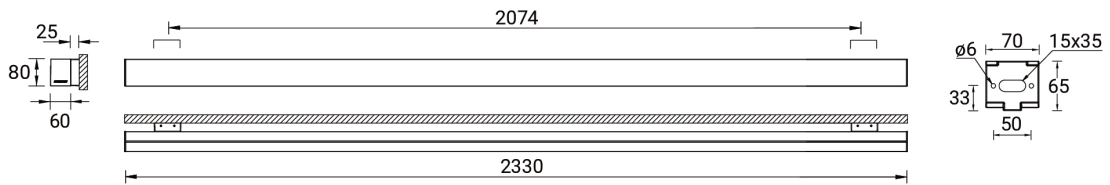

NYBRO 8 (NYB-30254)

Technical information

Material	Aluminium	Input voltage	220-240 V 50/60 Hz	Operating temperature	-20 °C to 40 °C
Light source	276 LED	Optic	O, P	MacAdam Ellipse	3 SDCM
Power	72 W	Optic value	Opal, Micro-prismatic	Lifetime L90B10 (hours)	> 23,000
Lumen	8200 lm	CCT / CRI	3000K CRI80, 4000K CRI80	Lifetime L80B10 (hours)	> 45,000
Efficacy	114 lm/W	Dimming type	DALI	Lifetime L80B50 (hours)	> 50,000
Driver option	Integral control gear	Product colours	Black, White, Matt Silver, Concrete - Urban, Softscape - Urban, Stone - Urban, Corten - Urban, Oak - Woodland, Walnut - Woodland, Pine - Woodland	Variants (DALI)	Compatible with EN/ IEC 60598-2-22: Suitable for emergency installations as central supply, non-maintained (Z0)
Driver	Constant current (CC)				
		Weight	7.25 kg		

NYB-30254