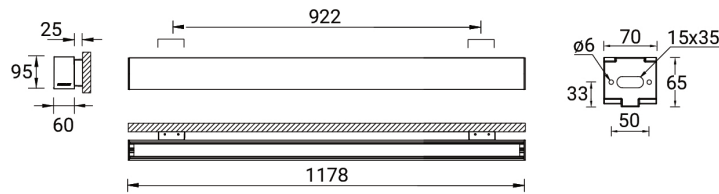

NYBRO 8 (NYB-30321)

Technical information

Material	Aluminium
Light source	144 & 132 LED
Power	50 W
Lumen	5747 - 6482 lm
Efficacy	115 - 130 lm/W
Driver option	Integral control gear
Driver	Constant current (CC)
Input voltage	220-240 V 50/60 Hz

Optic	O, P
Optic value	Opal, Micro-prismatic
Optic (2nd)	O
Optic (2nd) value	Opal
CCT / CRI	3000K CRI80, 4000K CRI80
Dimming type	On/Off, 1-10V, DALI
Product colours	Black, White, Matt Silver, Concrete - Urban, Softscape - Urban, Stone - Urban, Corten - Urban, Oak - Woodland, Walnut - Woodland, Pine - Woodland
Weight	5.03 kg.

Operating temperature	-20 °C to 40 °C
MacAdam Ellipse	3 SDCM
Lifetime L90B10 (hours)	> 23,000
Lifetime L80B10 (hours)	> 45,000
Lifetime L80B50 (hours)	> 50,000
Variants (1-10V, DALI)	Compatible with EN/ IEC 60598-2-22: Suitable for emergency installations as central supply, non-maintained (Z0)

NYB-30321