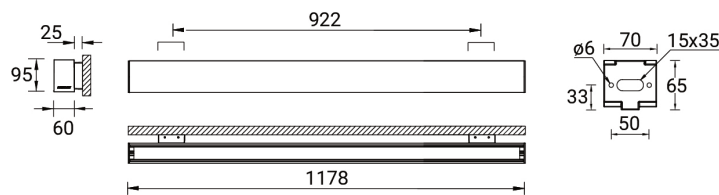

NYBRO 8 (NYB-30324)

Technical information

Material	Aluminium
Light source	144 & 132 LED
Power	74 W
Lumen	6482 lm
Efficacy	80 lm/W
Driver option	Integral control gear
Driver	Constant current (CC)

Input voltage	220-240 V 50/60 Hz
Optic	O, P
Optic value	Opal, Micro-prismatic
CCT / CRI	TW (2700K - 6500K)
Dimming type	DALI
Product colours	Black, White, Matt Silver, Concrete - Urban, Softscape - Urban, Stone - Urban, Corten - Urban, Oak - Woodland, Walnut - Woodland, Pine - Woodland
Weight	5.03 kg

Operating temperature	-20 °C to 40 °C
MacAdam Ellipse	3 SDCM
Lifetime L90B10 (hours)	> 23,000
Lifetime L80B10 (hours)	> 45,000
Lifetime L80B50 (hours)	> 50,000
Variants (DALI)	Compatible with EN/ IEC 60598-2-22: Suitable for emergency installations as central supply, non-maintained (Z0)

NYB-30324