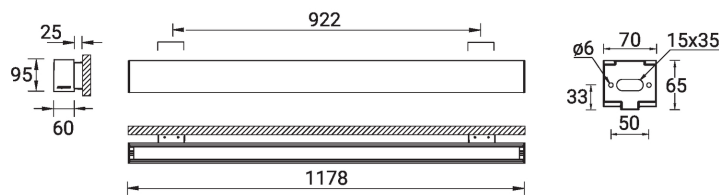

NYBRO 8 (NYB-30325)

Technical information

Material	Aluminium	Driver	Constant current (CC)	CCT / CRI	RGBW40
Light source	192 & 176 LED	Input voltage	220-240 V 50/60 Hz	Dimming type	Bluetooth
Power	81 W	Optic	O, P	Product colours	Black, White, Matt Silver, Concrete - Urban, Softscape - Urban, Stone - Urban, Corten - Urban, Oak - Woodland, Walnut - Woodland, Pine - Woodland
Lumen	5566 lm	Optic value	Opal, Micro-prismatic		
Efficacy	69 lm/W	Optic (2nd)	O		
Driver option	Integral control gear	Optic (2nd) value	Opal	Weight	5.0 kg
				Operating temperature	-20 °C to 40 °C

NYB-30325