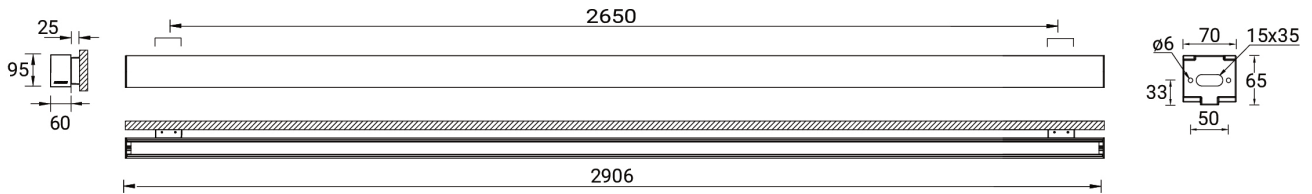

NYBRO 8 (NYB-30362)

Technical information

Material	Aluminium	Optic	O, P	Operating temperature	-20 °C to 40 °C
Light source	360 & 348 LED	Optic value	Opal, Micro-prismatic	MacAdam Ellipse	3 SDCM
Power	184 W	Optic (2nd)	0	Lifetime L90B10 (hours)	> 23,000
Lumen	19869 - 22401 lm	Optic (2nd) value	Opal	Lifetime L80B10 (hours)	> 45,000
Efficacy	108 - 122 lm/W	CCT / CRI	3000K CRI80, 4000K CRI80	Lifetime L80B50 (hours)	> 50,000
Driver option	Integral control gear	Dimming type	On/Off, DALI	Variants (On/Off, DALI)	Compatible with EN/ IEC 60598-2-22: Suitable for emergency installations as central supply, non-maintained (Z0)
Driver	Constant current (CC)	Product colours	Black, White, Matt Silver, Concrete - Urban, Softscape - Urban, Stone - Urban, Corten - Urban, Oak - Woodland, Walnut - Woodland, Pine - Woodland		
Input voltage	220-240 V 50/60 Hz	Weight	9.14 kg		

NYB-30362